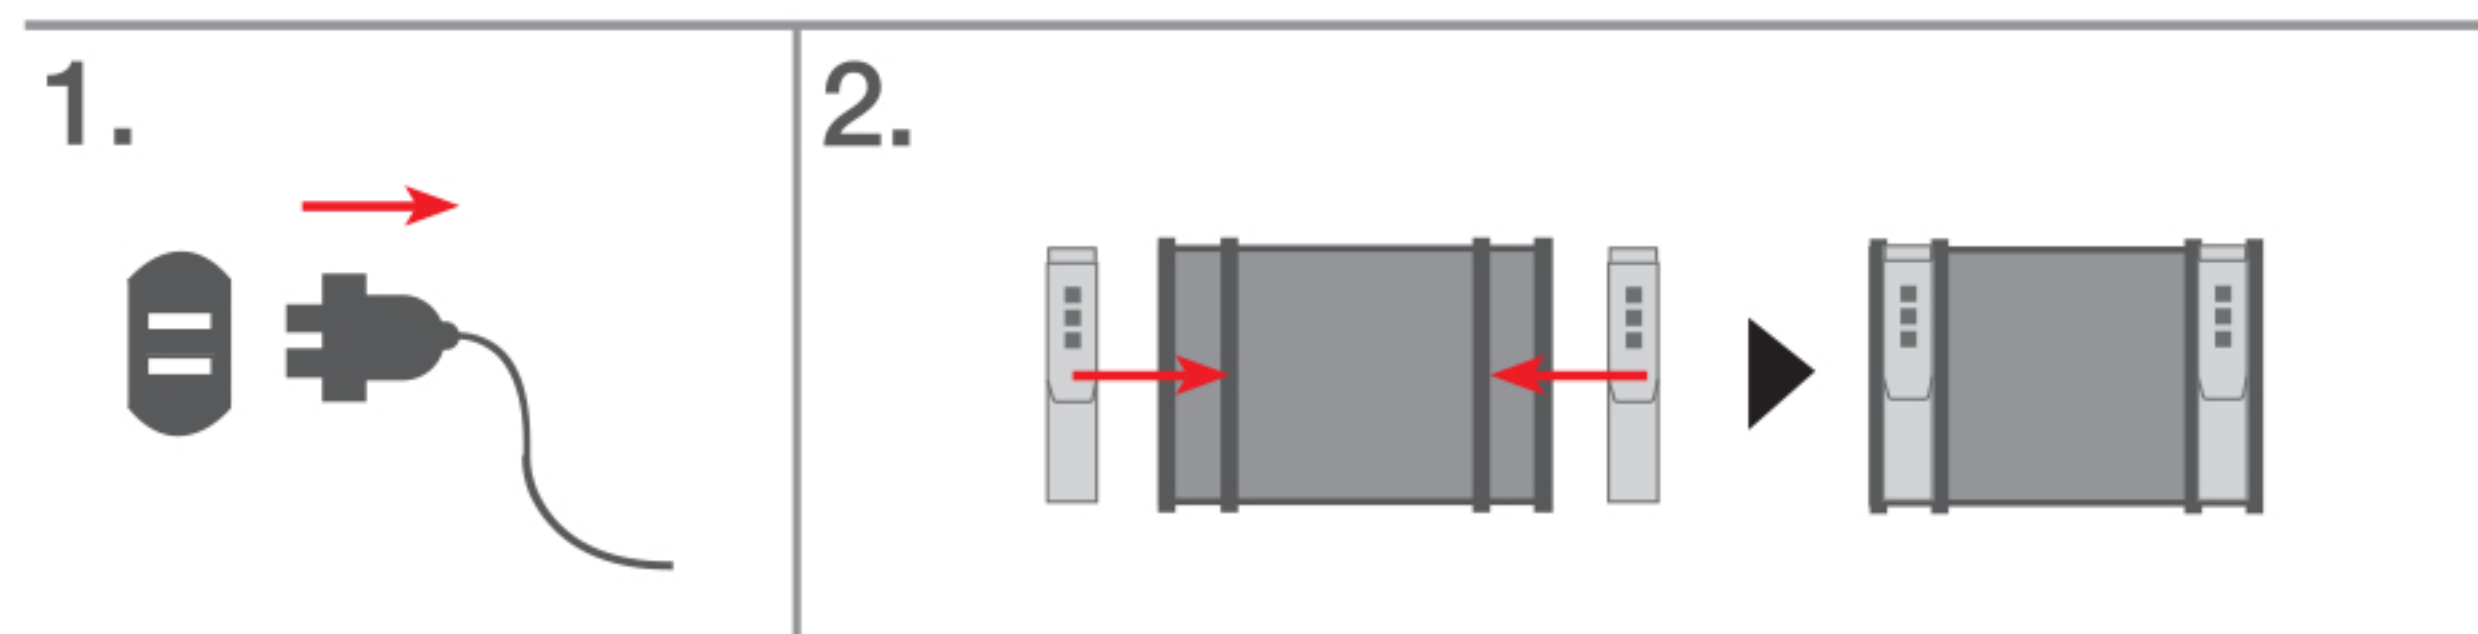

Bayonet 5 pin female

Mounting instruction Bayonet 5 pin female

Bayonet 5 pin

Bayonet 5 pin

Imax=16A

Imax=16A

18

19

ASS1, ASS2, ASS2.1 7 pin male

Mounting instruction ASS1, ASS2 7 pin male

ASS1, ASS2, ASS2.1, 7 pin

ASS1, ASS2, ASS2.1, 7 pin

Imax=25A

Imax=25A

38

39

Bayonet 8 pin male

Mounting instruction Bayonet 8 pin male

Bayonet 8 pin

Bayonet 8 pin

Imax=16A

Imax=16A

26

27