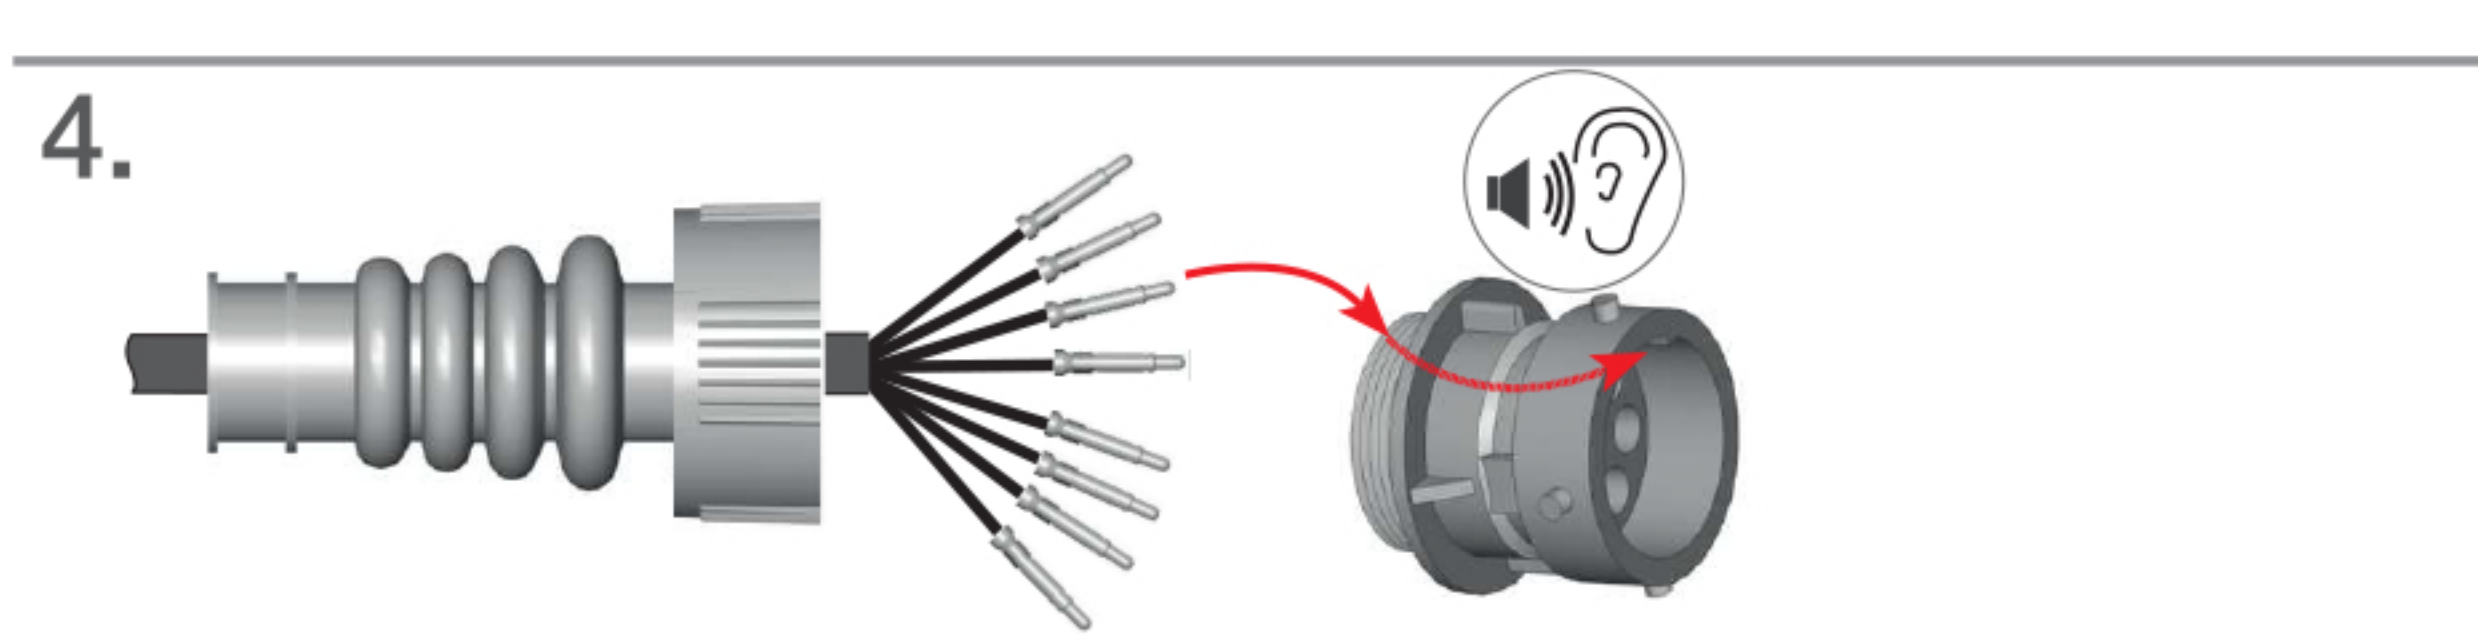

Bayonet 8 pin male

Mounting instruction Bayonet 8 pin male

Bayonet 8 pin

Bayonet 8 pin

Imax=16A

Imax=16A

26

27