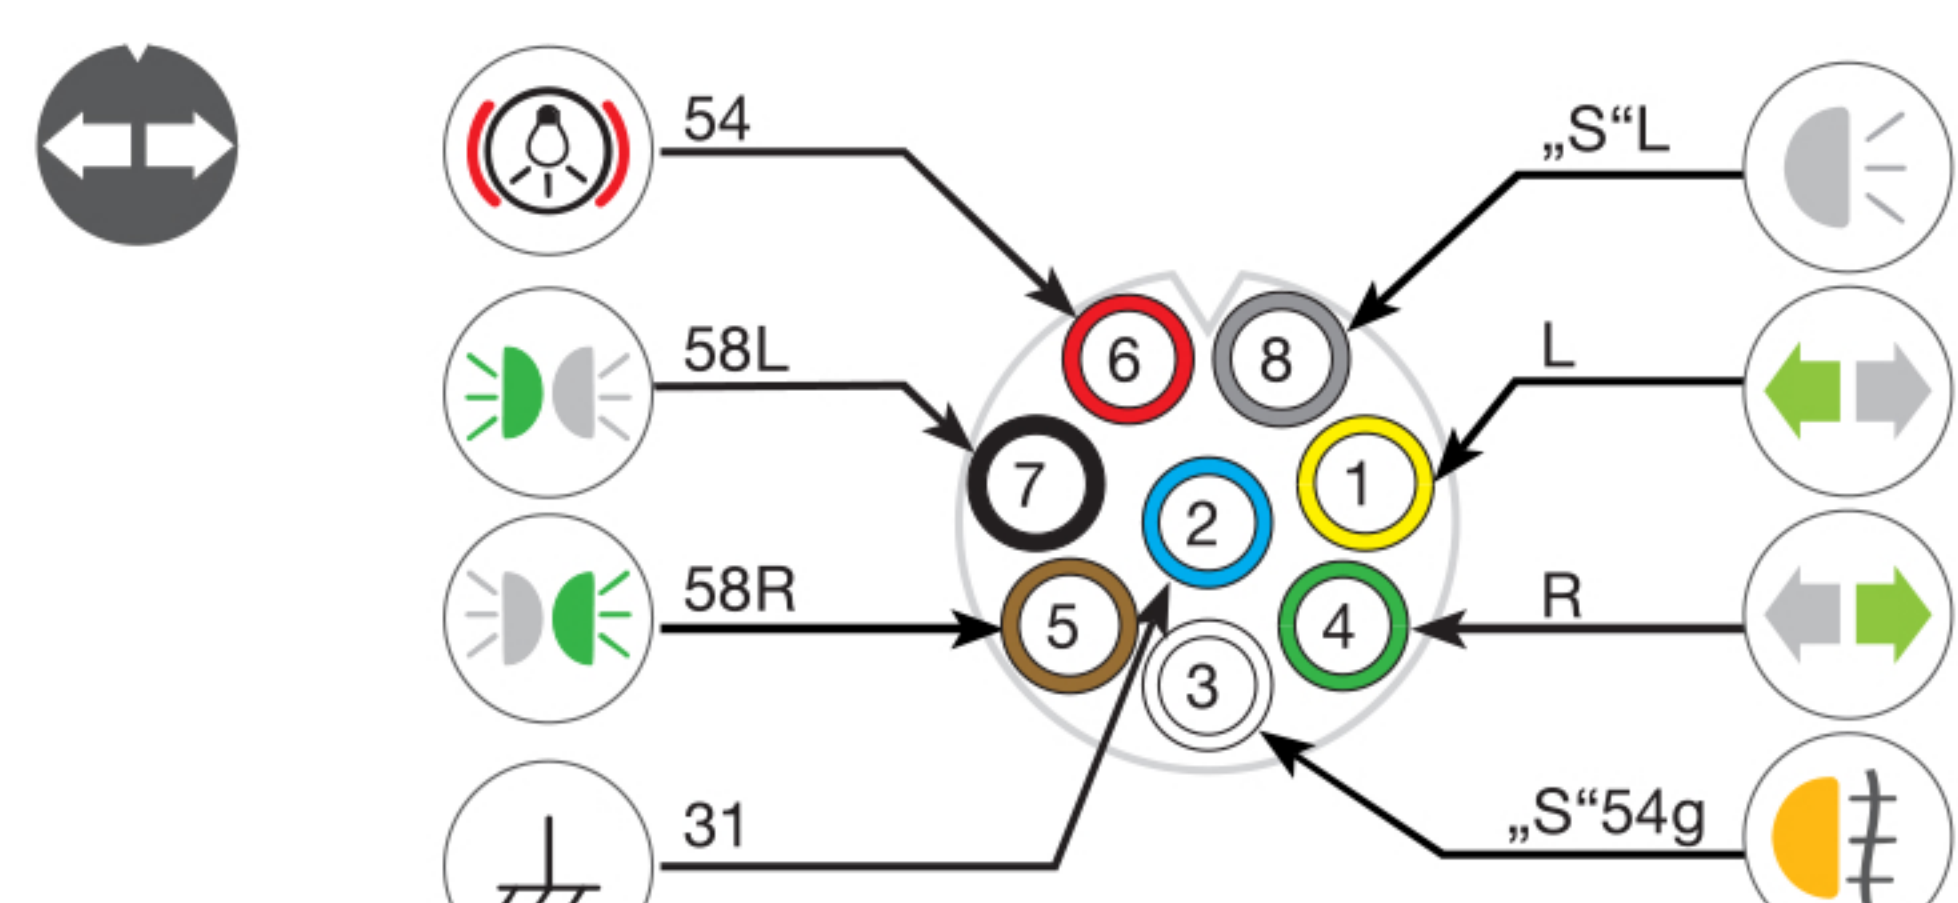

Bayonet 5 pin female

Mounting instruction Bayonet 5 pin female

Bayonet 5 pin

Bayonet 5 pin

Imax=16A

Imax=16A

18

19

ASS1, ASS2, ASS2.1 7 pin male

Mounting instruction ASS1, ASS2 7 pin male

ASS1, ASS2, ASS2.1, 7 pin

ASS1, ASS2, ASS2.1, 7 pin

Imax=25A

Imax=25A

38

39

Bayonet 8 pin male

Mounting instruction Bayonet 8 pin male

Bayonet 8 pin

Bayonet 8 pin

Imax=16A

Imax=16A

26

27