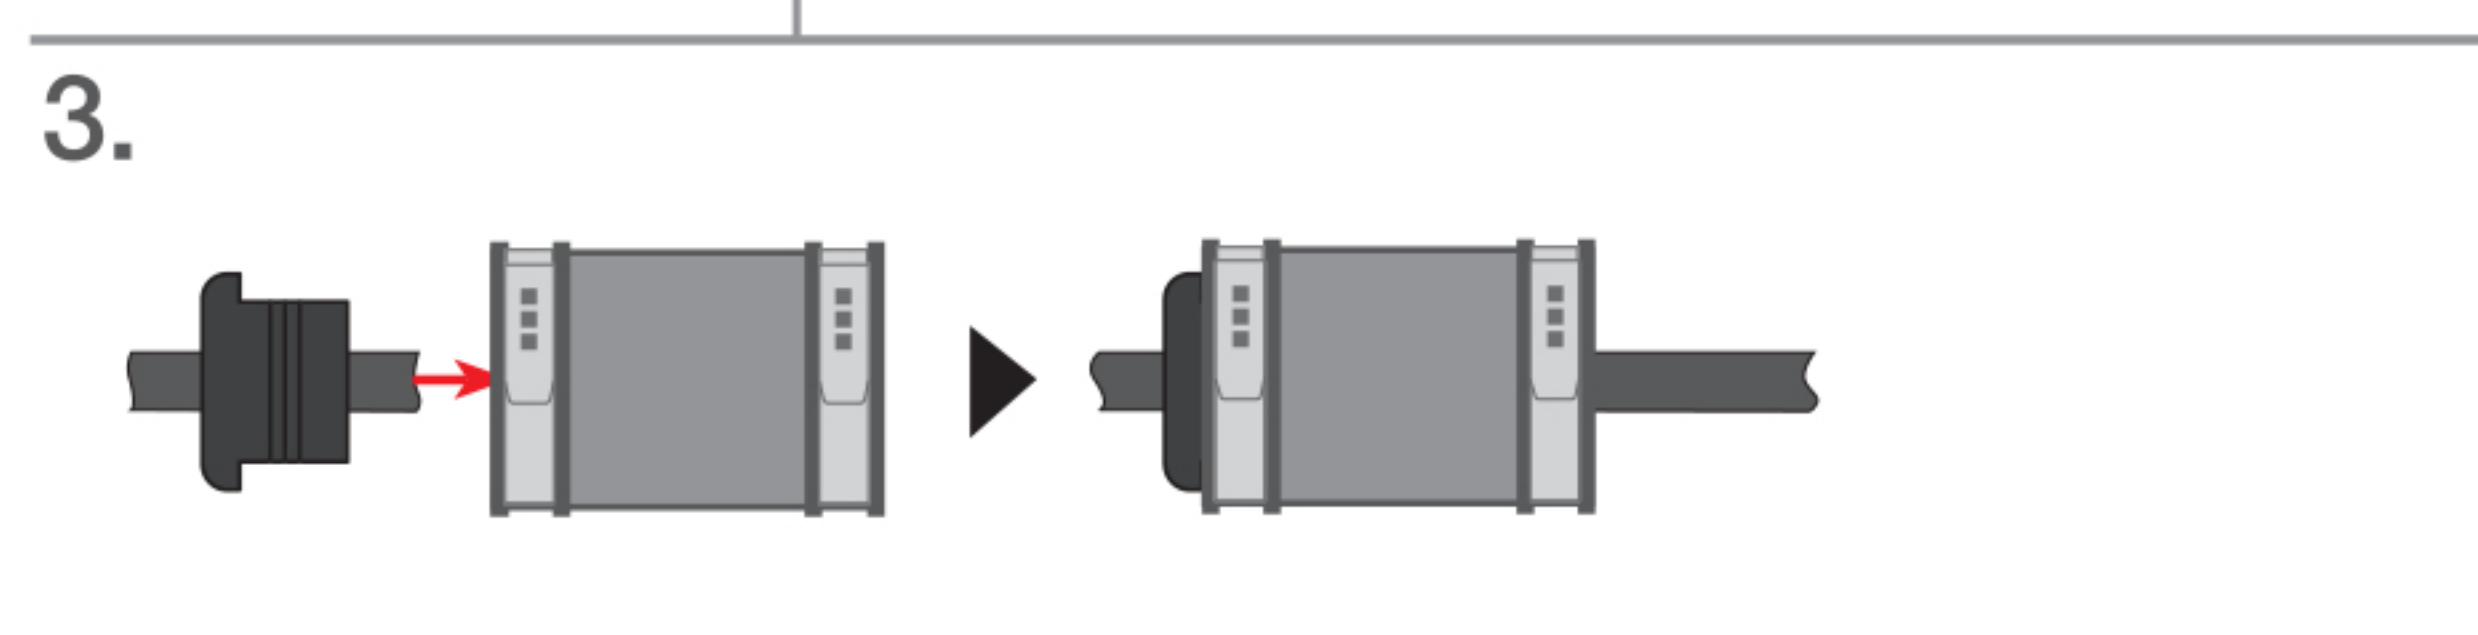

ASS1, ASS2, ASS2.1 7 pin male

Mounting instruction ASS1, ASS2 7 pin male

ASS1, ASS2, ASS2.1, 7 pin

ASS1, ASS2, ASS2.1, 7 pin

Imax=25A

Imax=25A

38

39