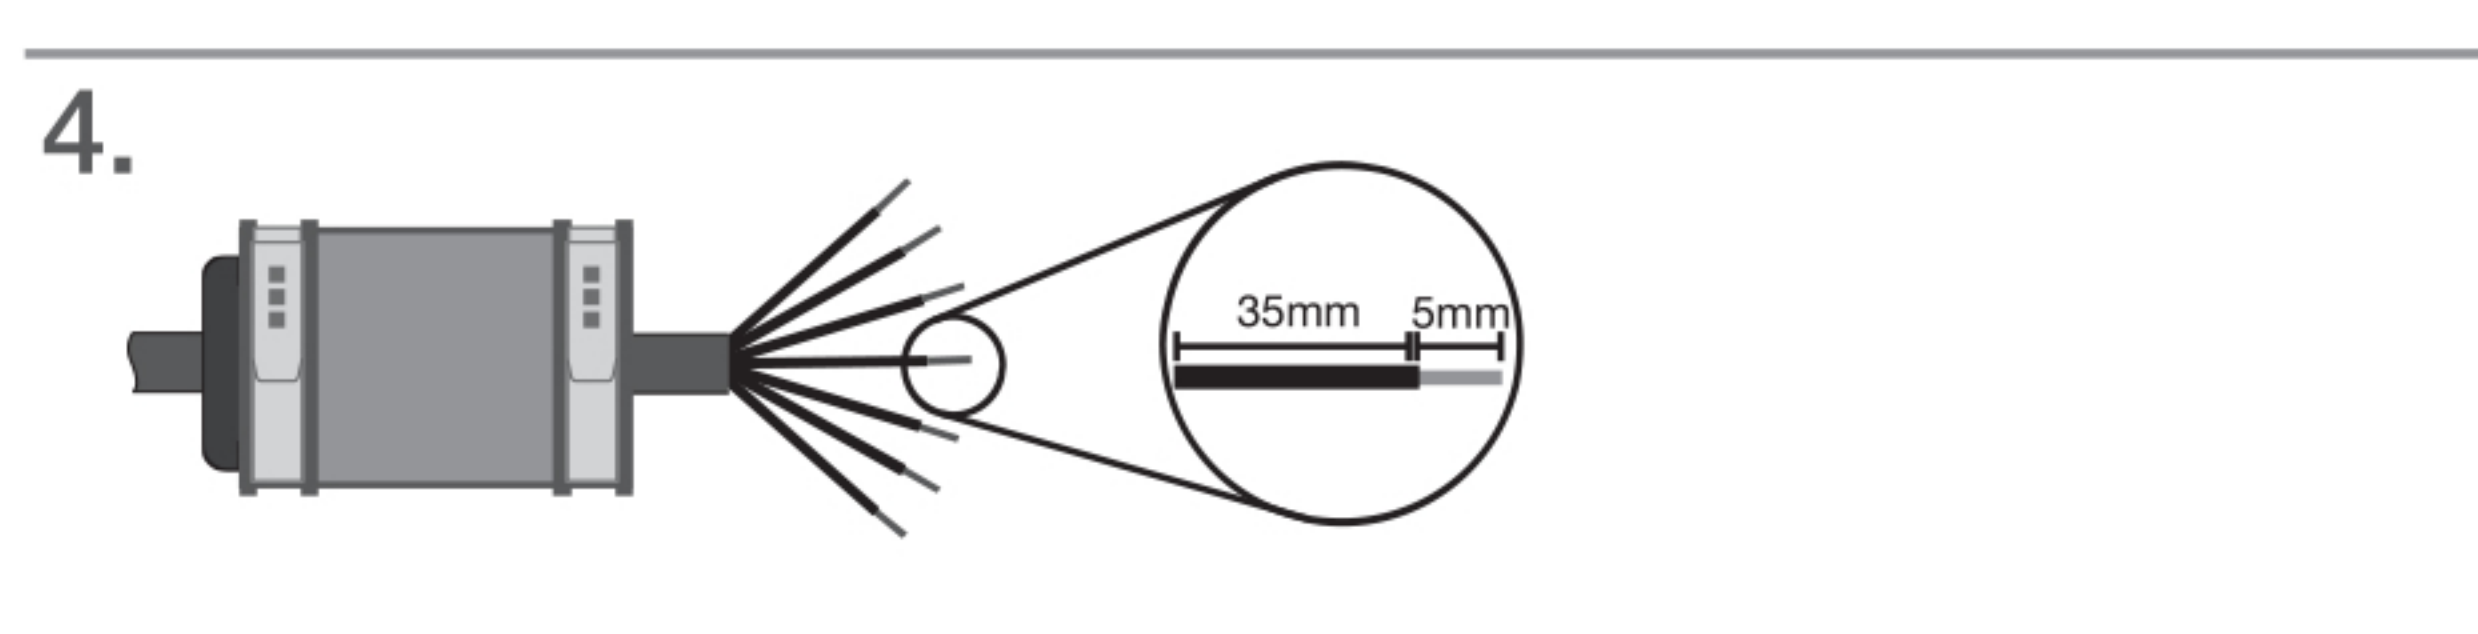

ASS1, ASS2, ASS2.1 7 pin male

Mounting instruction ASS1, ASS2 7 pin male

ASS1, ASS2, ASS2.1, 7 pin

ASS1, ASS2, ASS2.1, 7 pin

Imax=25A

Imax=25A

38

39