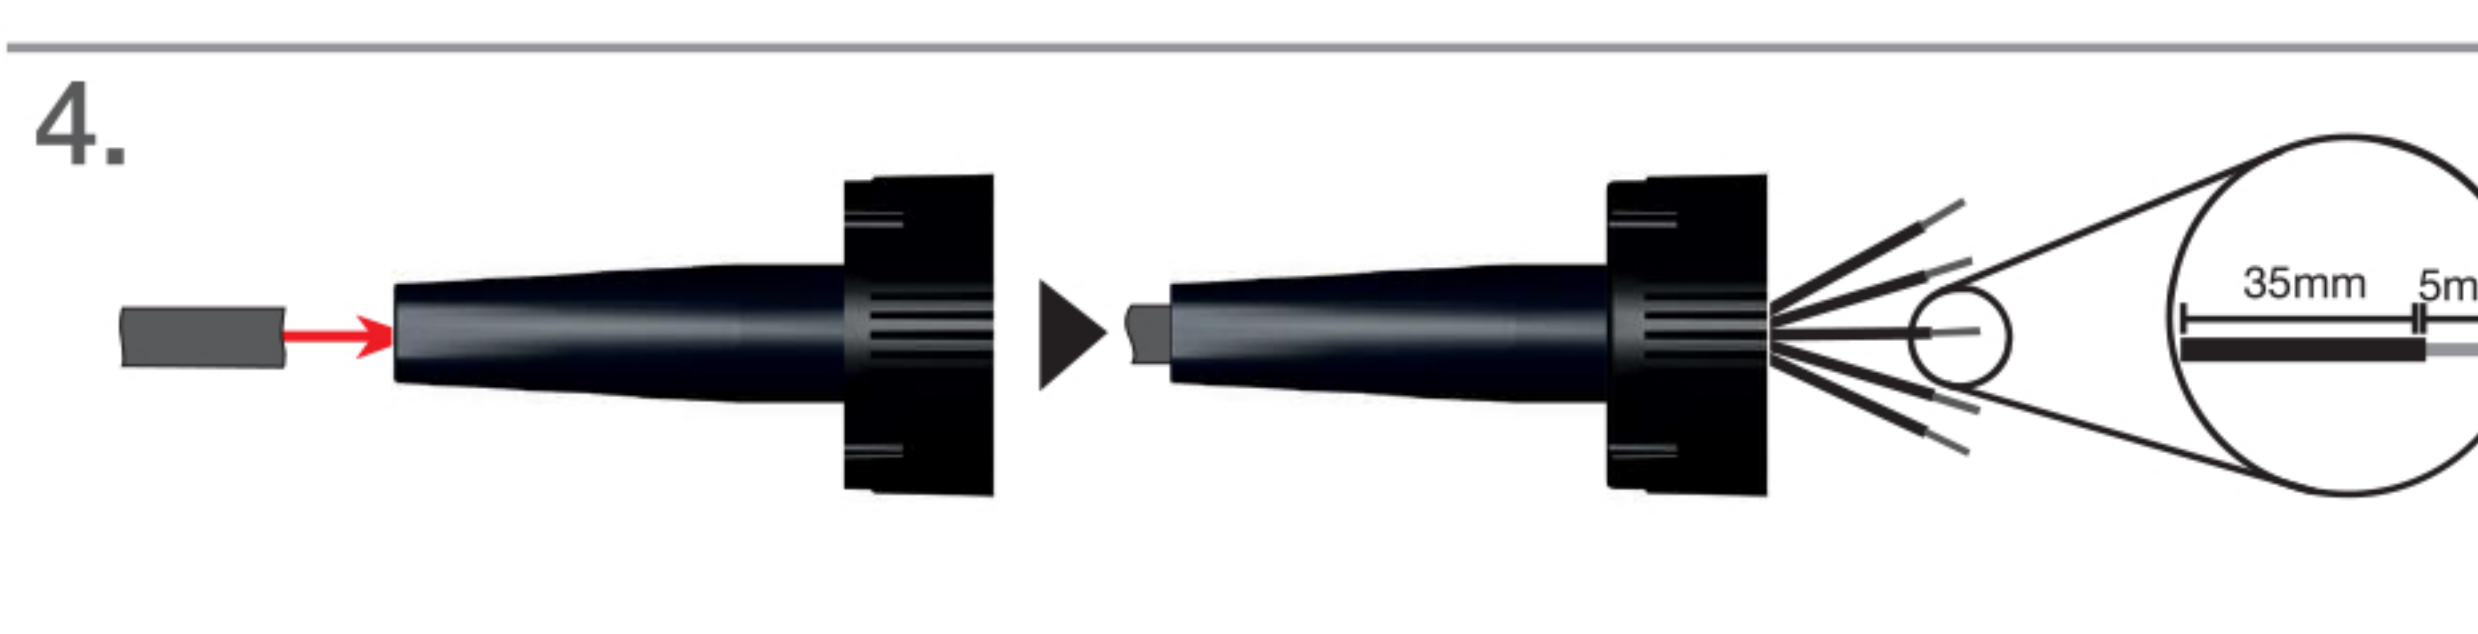

Bayonet 5 pin female

Mounting instruction Bayonet 5 pin female

Bayonet 5 pin

Bayonet 5 pin

Imax=16A

Imax=16A

18

19

ASS1, ASS2, ASS2.1 7 pin male

Mounting instruction ASS1, ASS2 7 pin male

ASS1, ASS2, ASS2.1, 7 pin

ASS1, ASS2, ASS2.1, 7 pin

Imax=25A

Imax=25A

38

39

Bayonet 8 pin male

Mounting instruction Bayonet 8 pin male

Bayonet 8 pin

Bayonet 8 pin

Imax=16A

Imax=16A

26

27