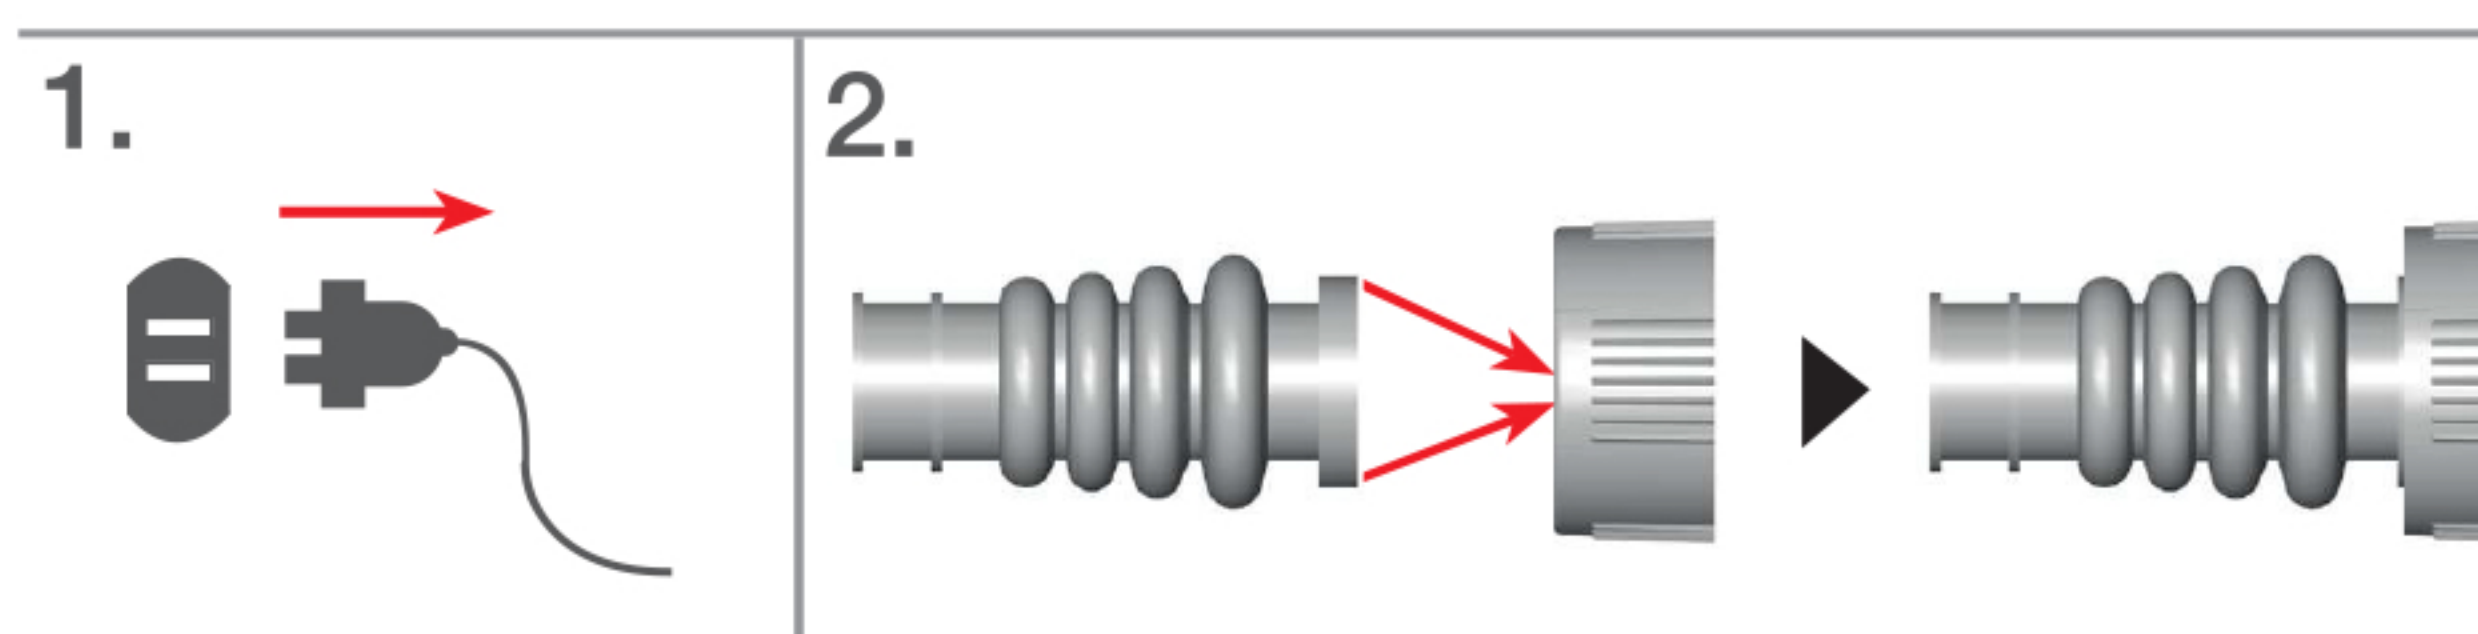

Bayonet 5 pin female

Mounting instruction Bayonet 5 pin female

Bayonet 5 pin

Bayonet 5 pin

Imax=16A

Imax=16A

18

19

ASS1, ASS2, ASS2.1 7 pin male

Mounting instruction ASS1, ASS2 7 pin male

ASS1, ASS2, ASS2.1, 7 pin

ASS1, ASS2, ASS2.1, 7 pin

Imax=25A

Imax=25A

38

39

Bayonet 8 pin male

Mounting instruction Bayonet 8 pin male

Bayonet 8 pin

Bayonet 8 pin

Imax=16A

Imax=16A

26

27