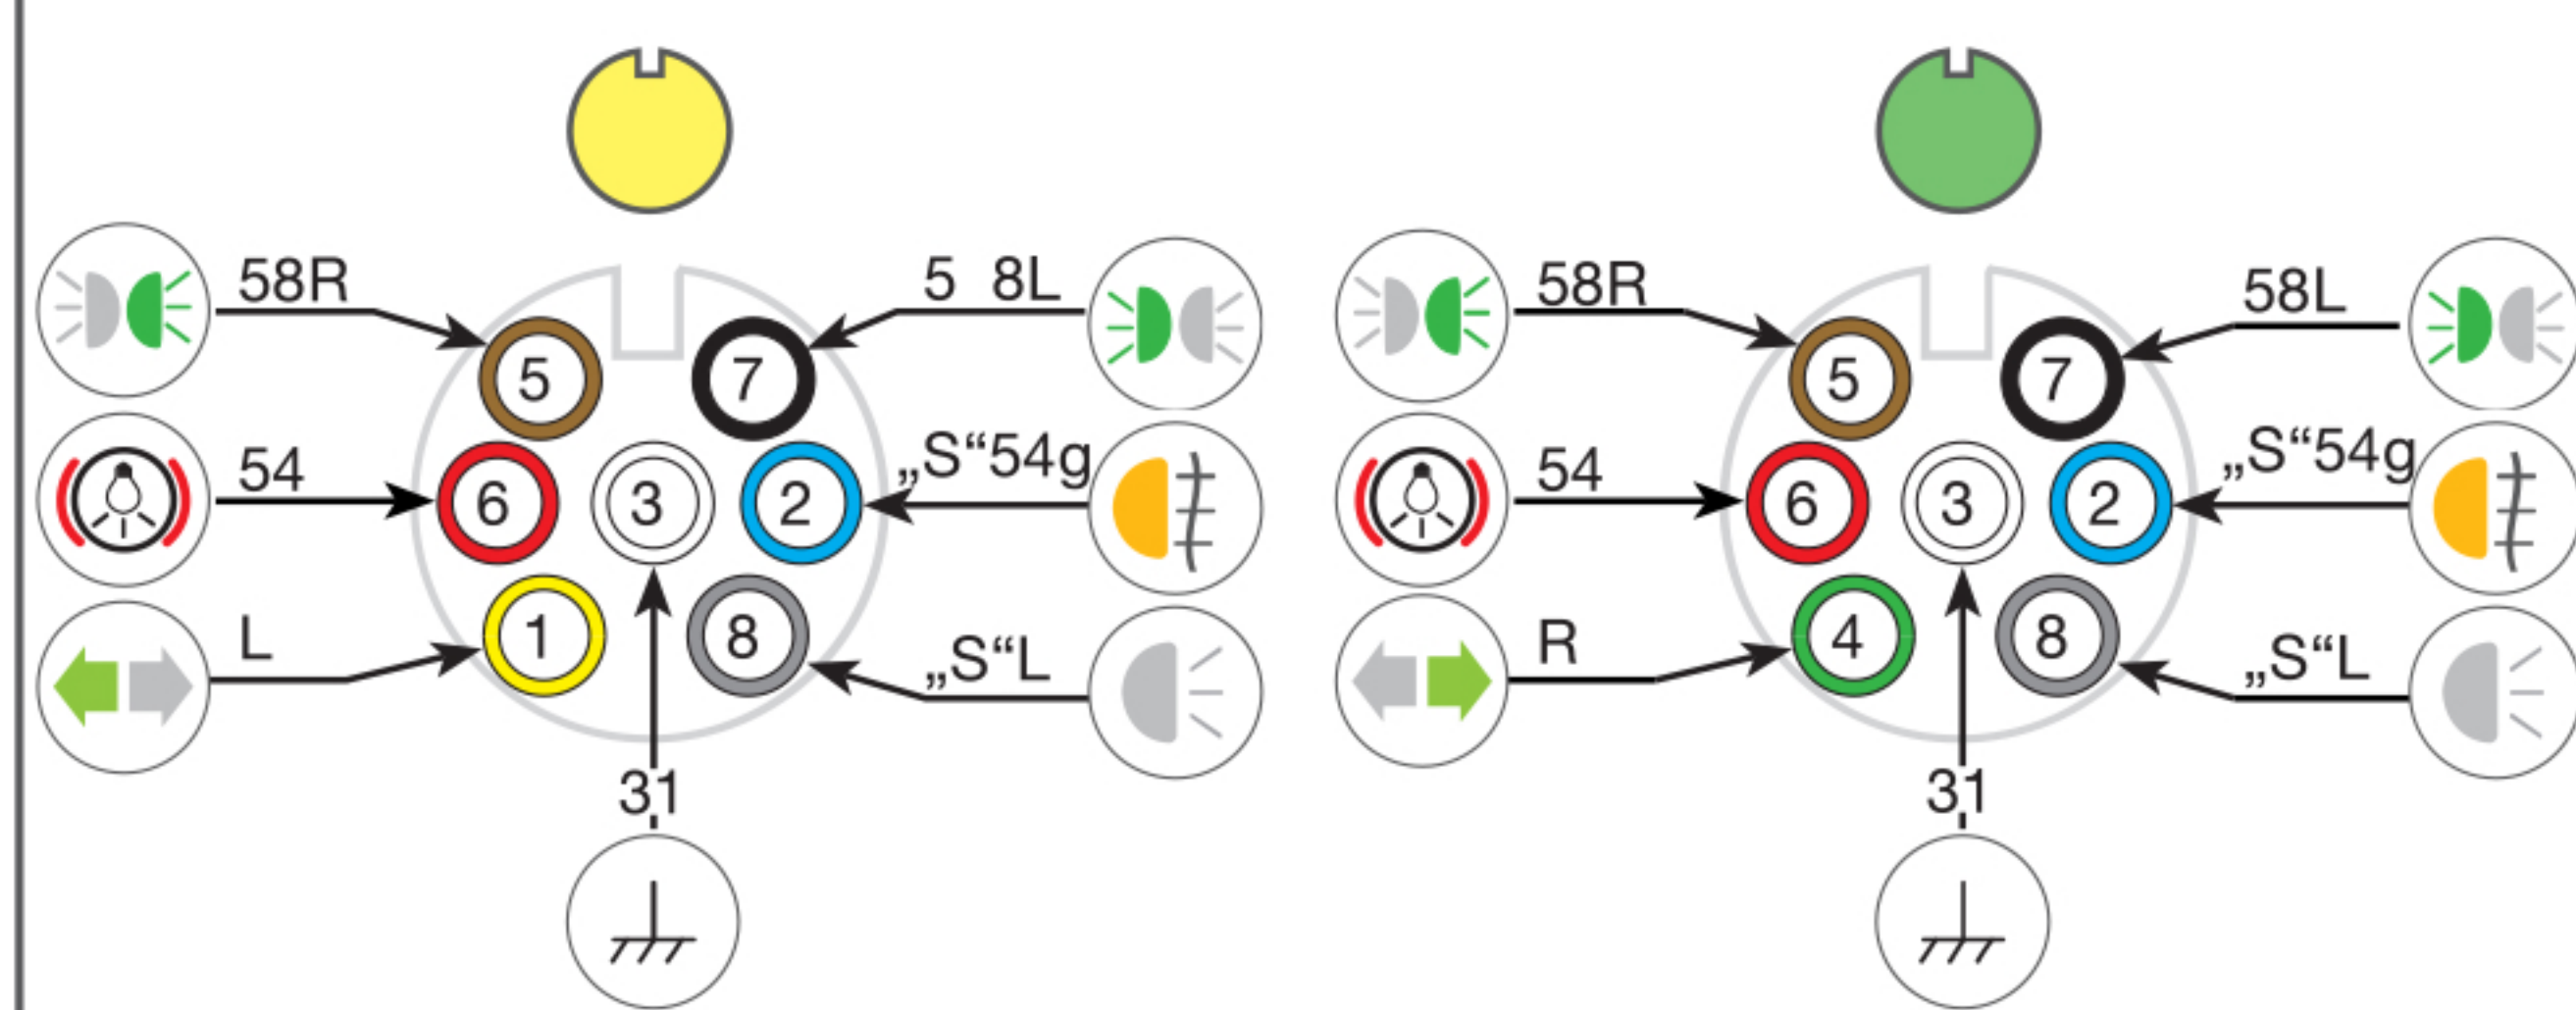

Bayonet 5 pin female

Mounting instruction Bayonet 5 pin female

Bayonet 5 pin

Bayonet 5 pin

Imax=16A

Imax=16A

18

19

ASS1, ASS2, ASS2.1 7 pin male

Mounting instruction ASS1, ASS2 7 pin male

ASS1, ASS2, ASS2.1, 7 pin

ASS1, ASS2, ASS2.1, 7 pin

Imax=25A

Imax=25A

38

39

Bayonet 8 pin male

Mounting instruction Bayonet 8 pin male

Bayonet 8 pin

Bayonet 8 pin

Imax=16A

Imax=16A

26

27