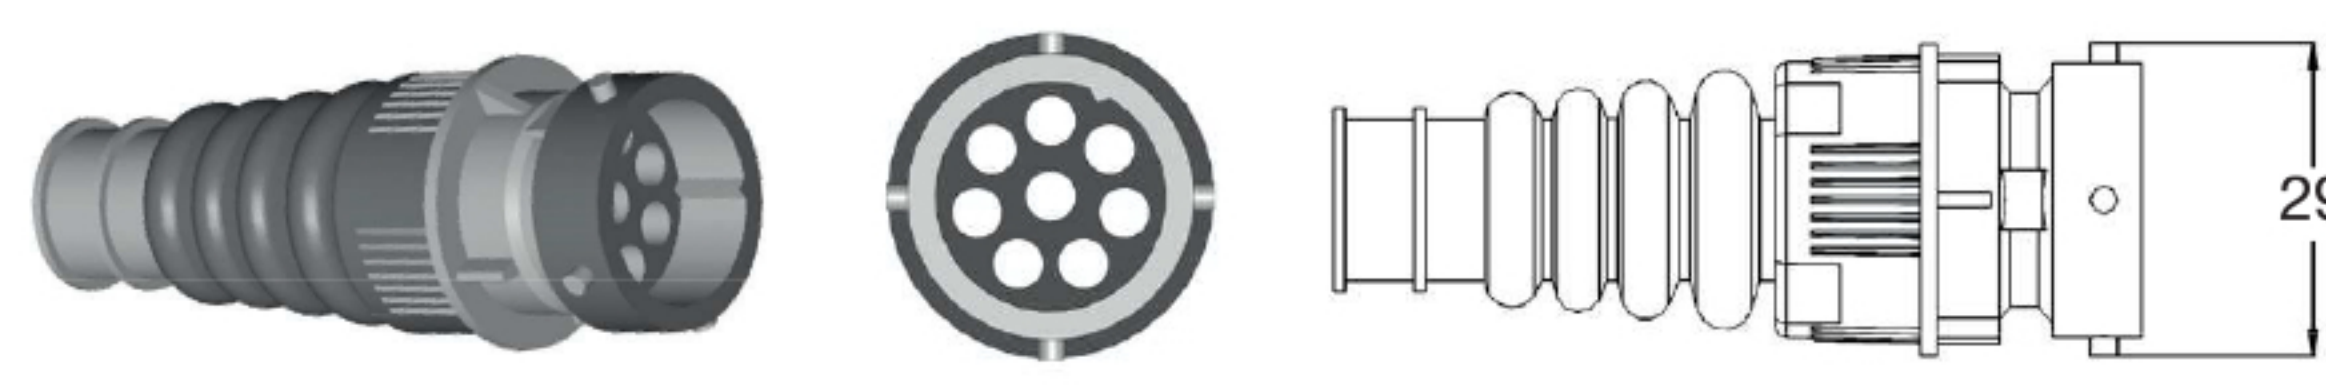

Bayonet 5 pin female

Mounting instruction Bayonet 5 pin female

Bayonet 5 pin

Bayonet 5 pin

Imax=16A

Imax=16A

18

19

ASS1, ASS2, ASS2.1 7 pin male

Mounting instruction ASS1, ASS2 7 pin male

ASS1, ASS2, ASS2.1, 7 pin

ASS1, ASS2, ASS2.1, 7 pin

Imax=25A

Imax=25A

38

39

Bayonet 8 pin male

Mounting instruction Bayonet 8 pin male

Bayonet 8 pin

Bayonet 8 pin

Imax=16A

Imax=16A

26

27