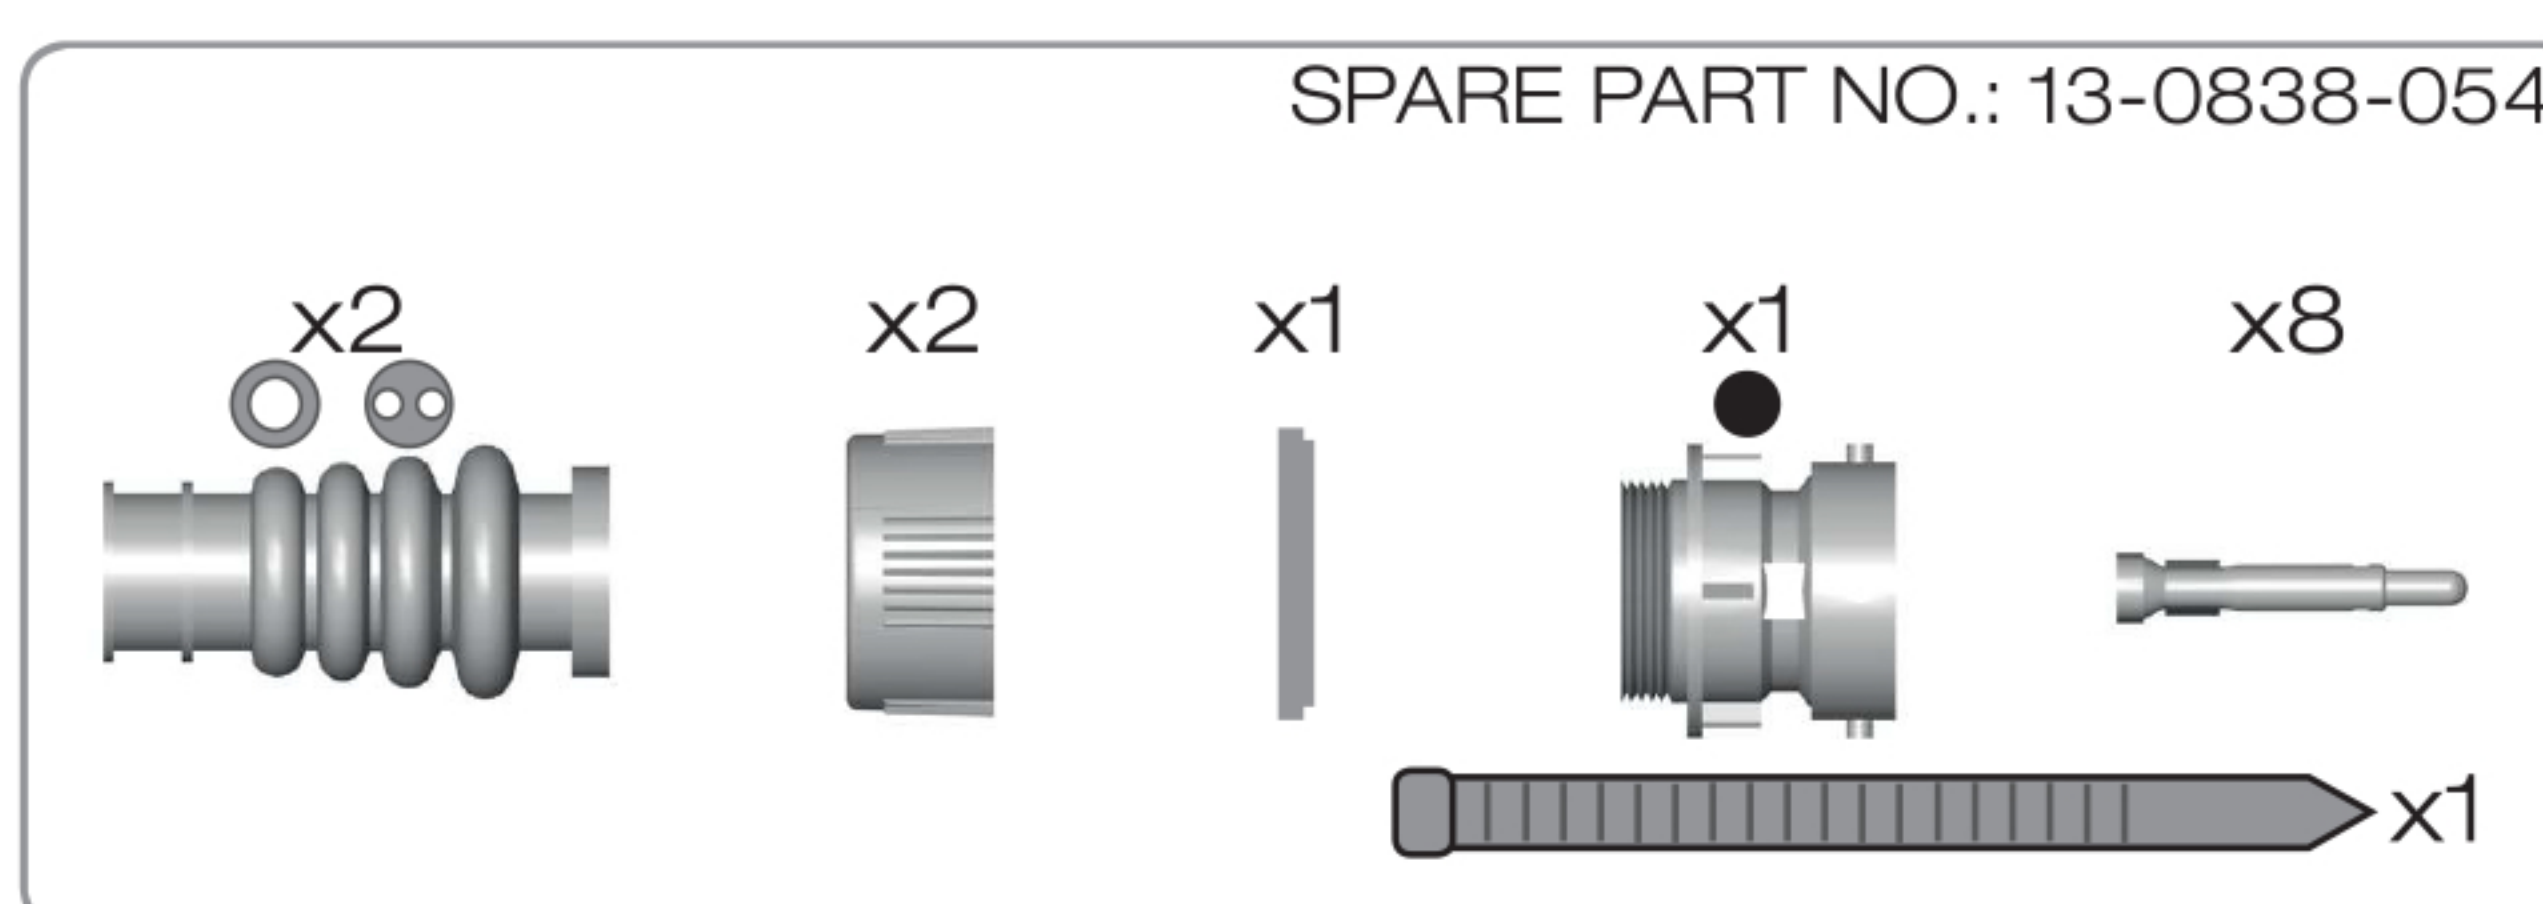

Bayonet 5 pin female

Mounting instruction Bayonet 5 pin female

Bayonet 5 pin

Bayonet 5 pin

Imax=16A

Imax=16A

18

19

ASS1, ASS2, ASS2.1 7 pin male

Mounting instruction ASS1, ASS2 7 pin male

ASS1, ASS2, ASS2.1, 7 pin

ASS1, ASS2, ASS2.1, 7 pin

Imax=25A

Imax=25A

38

39

Bayonet 8 pin male

Mounting instruction Bayonet 8 pin male

Bayonet 8 pin

Bayonet 8 pin

Imax=16A

Imax=16A

26

27