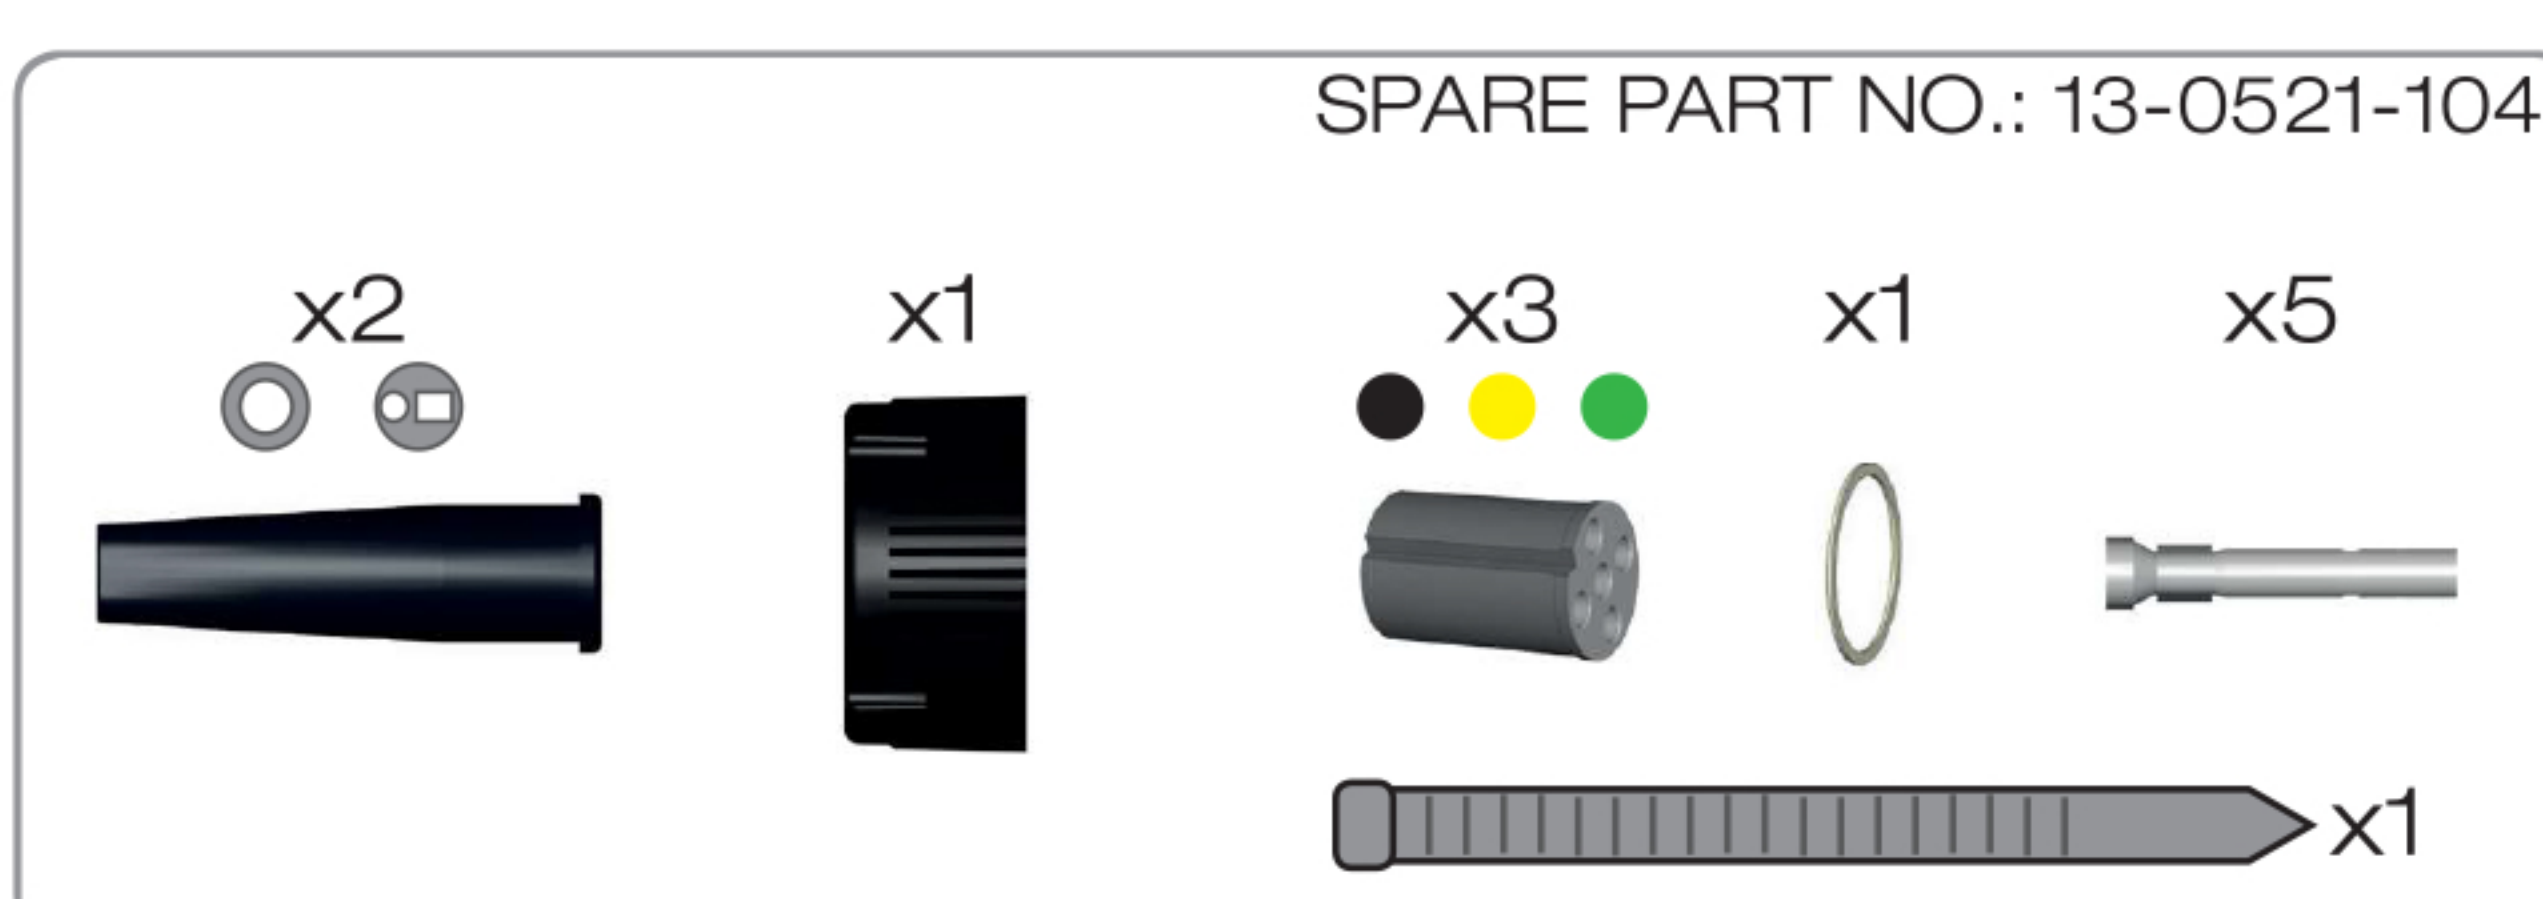

Bayonet 5 pin female

Mounting instruction Bayonet 5 pin female

Bayonet 5 pin

Bayonet 5 pin

Imax=16A

Imax=16A

18

19

ASS1, ASS2, ASS2.1 7 pin male

Mounting instruction ASS1, ASS2 7 pin male

ASS1, ASS2, ASS2.1, 7 pin

ASS1, ASS2, ASS2.1, 7 pin

Imax=25A

Imax=25A

38

39

Bayonet 8 pin male

Mounting instruction Bayonet 8 pin male

Bayonet 8 pin

Bayonet 8 pin

Imax=16A

Imax=16A

26

27