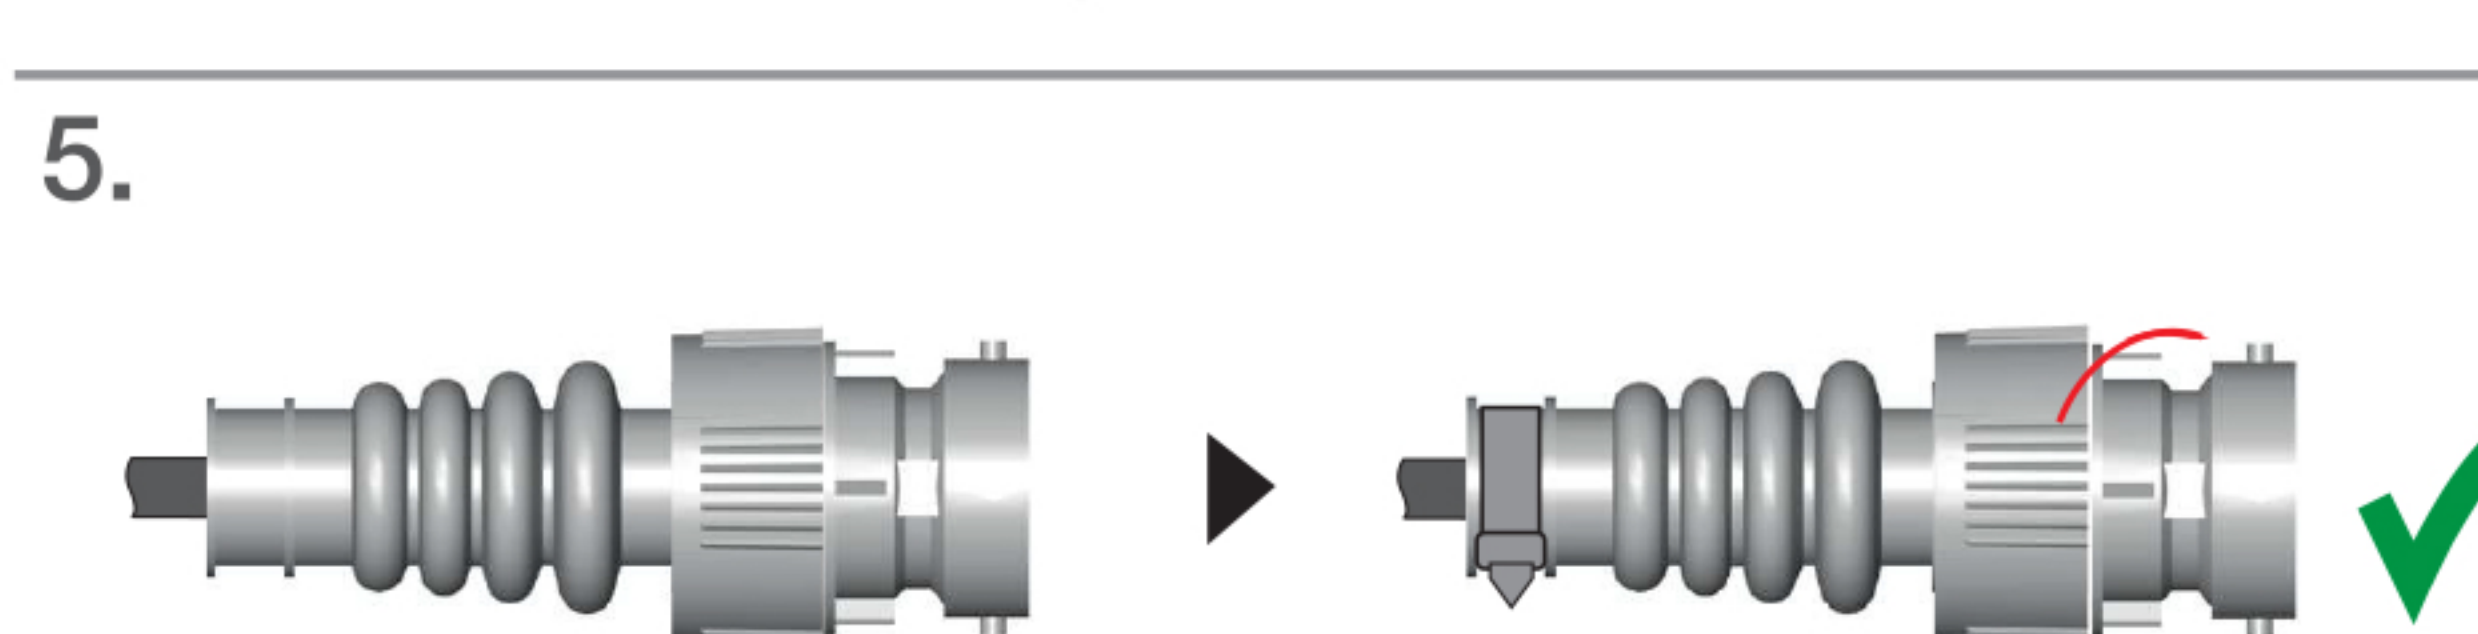

Bayonet 8 pin male

Mounting instruction Bayonet 8 pin male

Bayonet 8 pin

Bayonet 8 pin

Imax=16A

Imax=16A

26

27