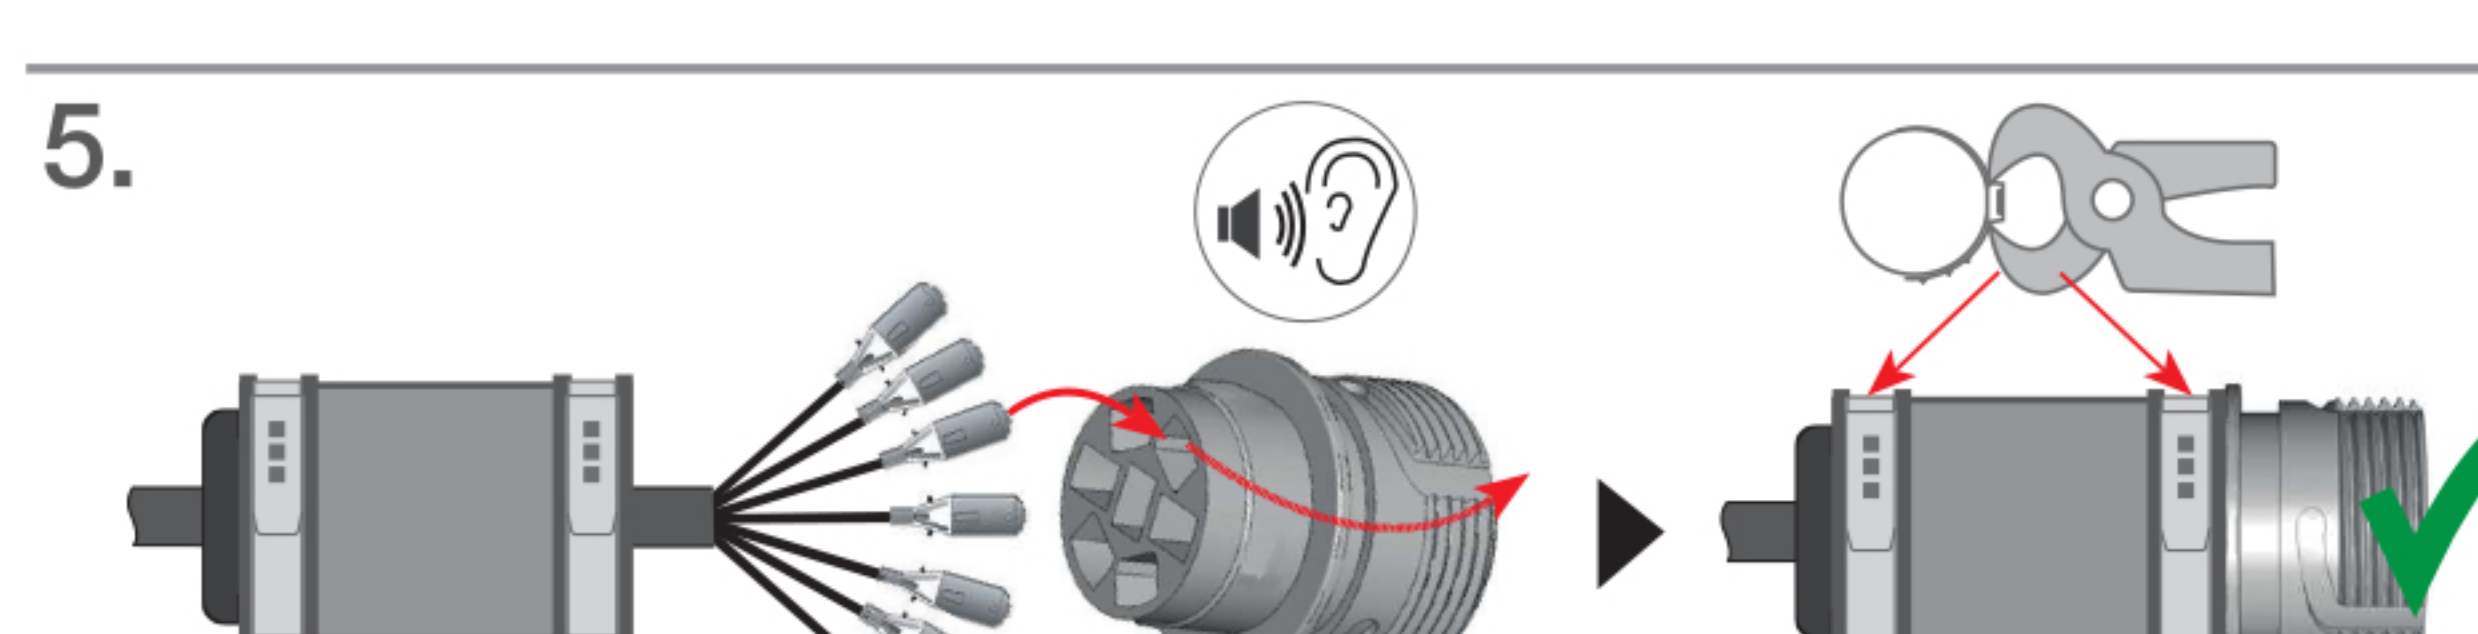

Bayonet 5 pin female

Mounting instruction Bayonet 5 pin female

Bayonet 5 pin

Bayonet 5 pin

Imax=16A

Imax=16A

18

19

ASS1, ASS2, ASS2.1 7 pin male

Mounting instruction ASS1, ASS2 7 pin male

ASS1, ASS2, ASS2.1, 7 pin

ASS1, ASS2, ASS2.1, 7 pin

Imax=25A

Imax=25A

38

39

Bayonet 8 pin male

Mounting instruction Bayonet 8 pin male

Bayonet 8 pin

Bayonet 8 pin

Imax=16A

Imax=16A

26

27