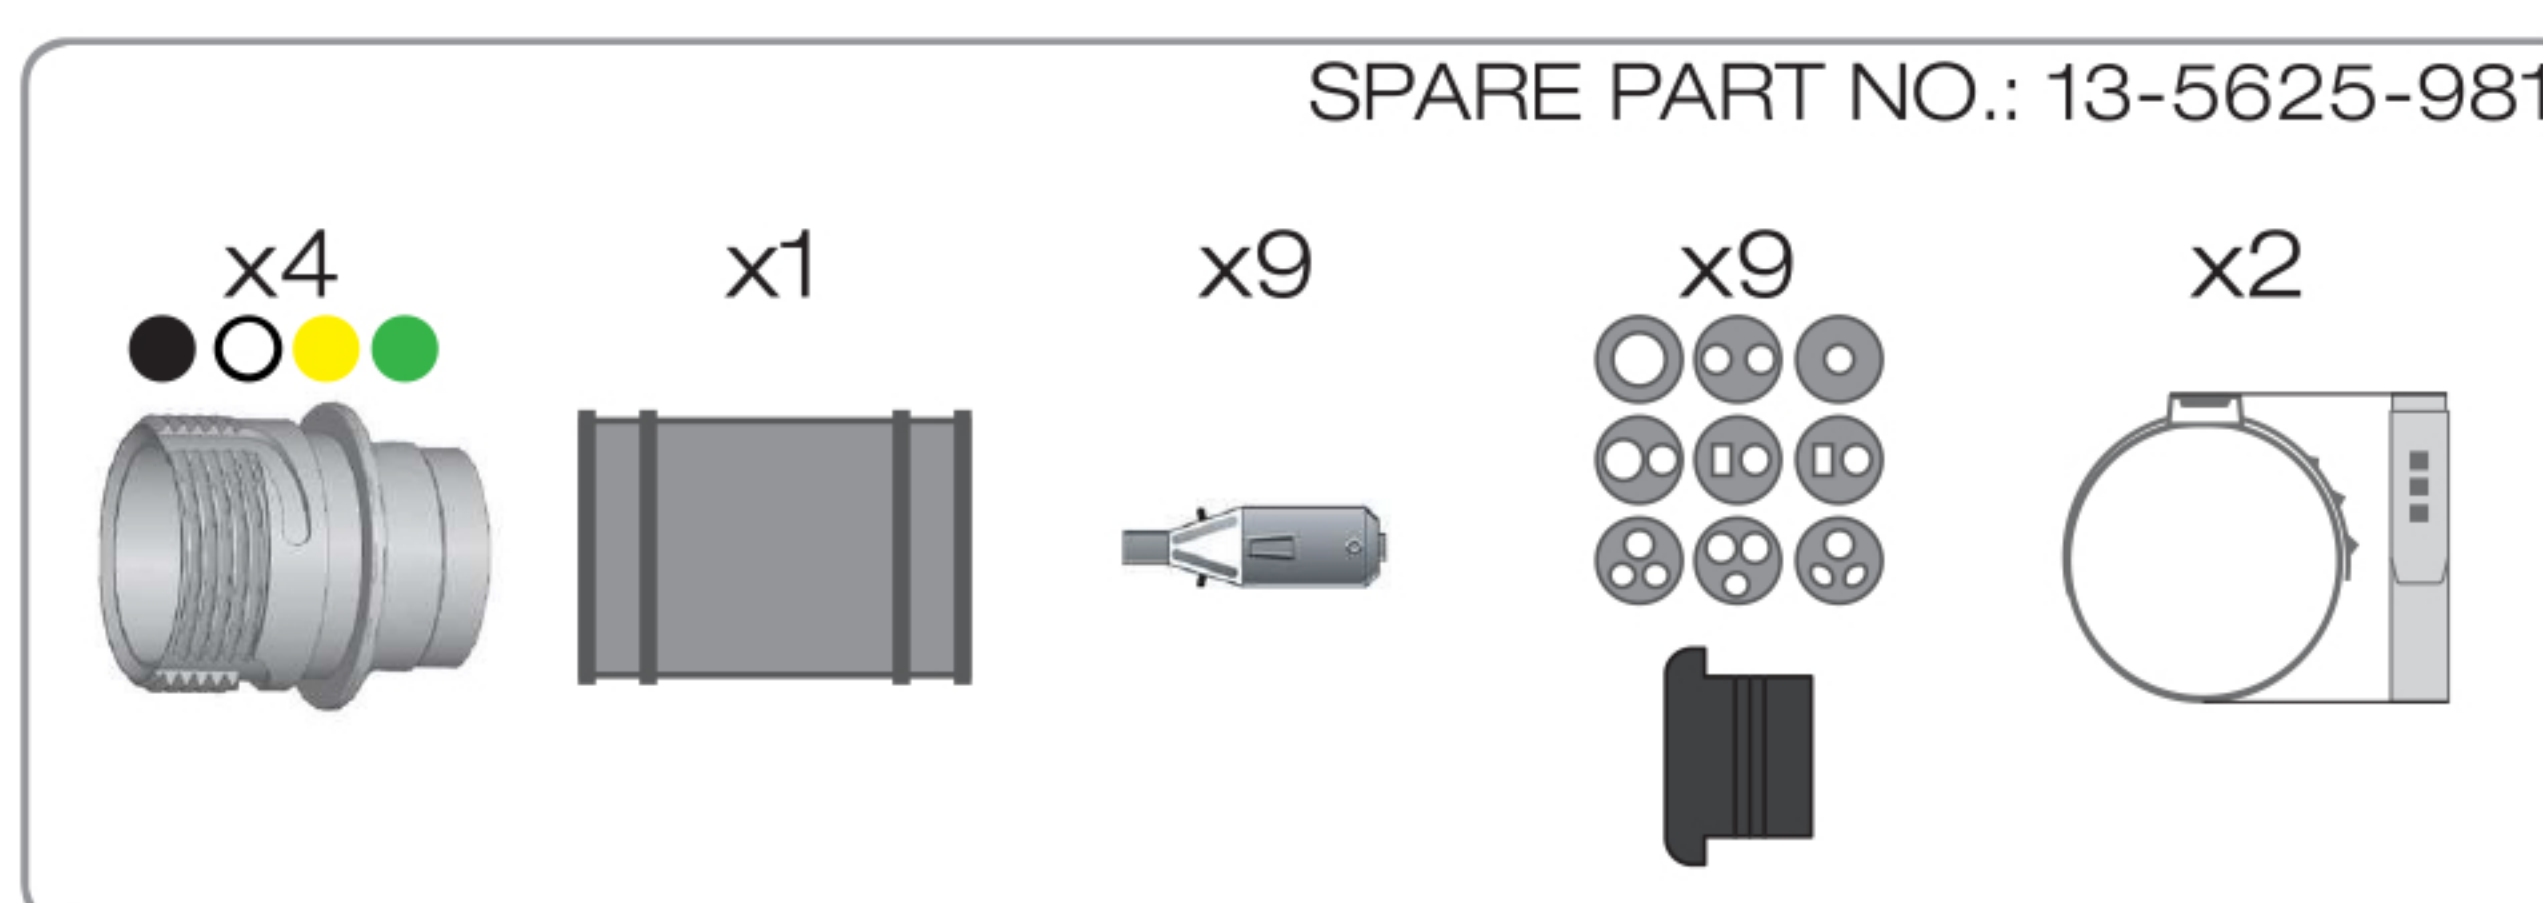

Bayonet 5 pin female

Mounting instruction Bayonet 5 pin female

Bayonet 5 pin

Bayonet 5 pin

Imax=16A

Imax=16A

18

19

ASS1, ASS2, ASS2.1 7 pin male

Mounting instruction ASS1, ASS2 7 pin male

ASS1, ASS2, ASS2.1, 7 pin

ASS1, ASS2, ASS2.1, 7 pin

Imax=25A

Imax=25A

38

39

Bayonet 8 pin male

Mounting instruction Bayonet 8 pin male

Bayonet 8 pin

Bayonet 8 pin

Imax=16A

Imax=16A

26

27