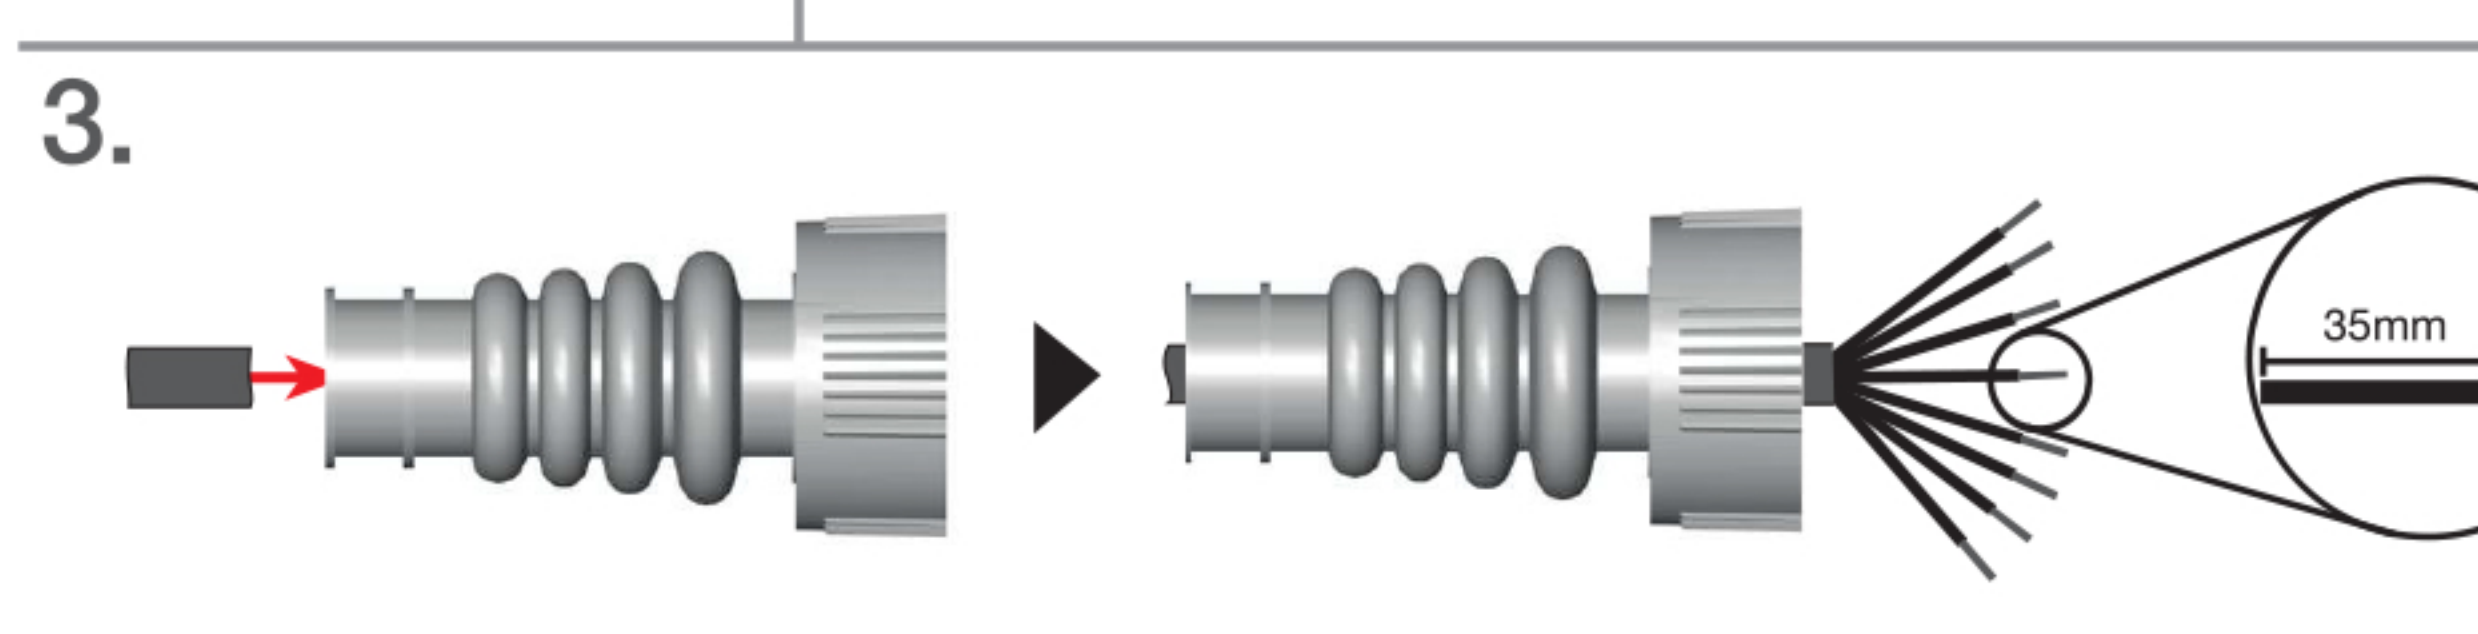

Bayonet 5 pin female

Mounting instruction Bayonet 5 pin female

Bayonet 5 pin

Bayonet 5 pin

Imax=16A

Imax=16A

18

19

ASS1, ASS2, ASS2.1 7 pin male

Mounting instruction ASS1, ASS2 7 pin male

ASS1, ASS2, ASS2.1, 7 pin

ASS1, ASS2, ASS2.1, 7 pin

Imax=25A

Imax=25A

38

39

Bayonet 8 pin male

Mounting instruction Bayonet 8 pin male

Bayonet 8 pin

Bayonet 8 pin

Imax=16A

Imax=16A

26

27