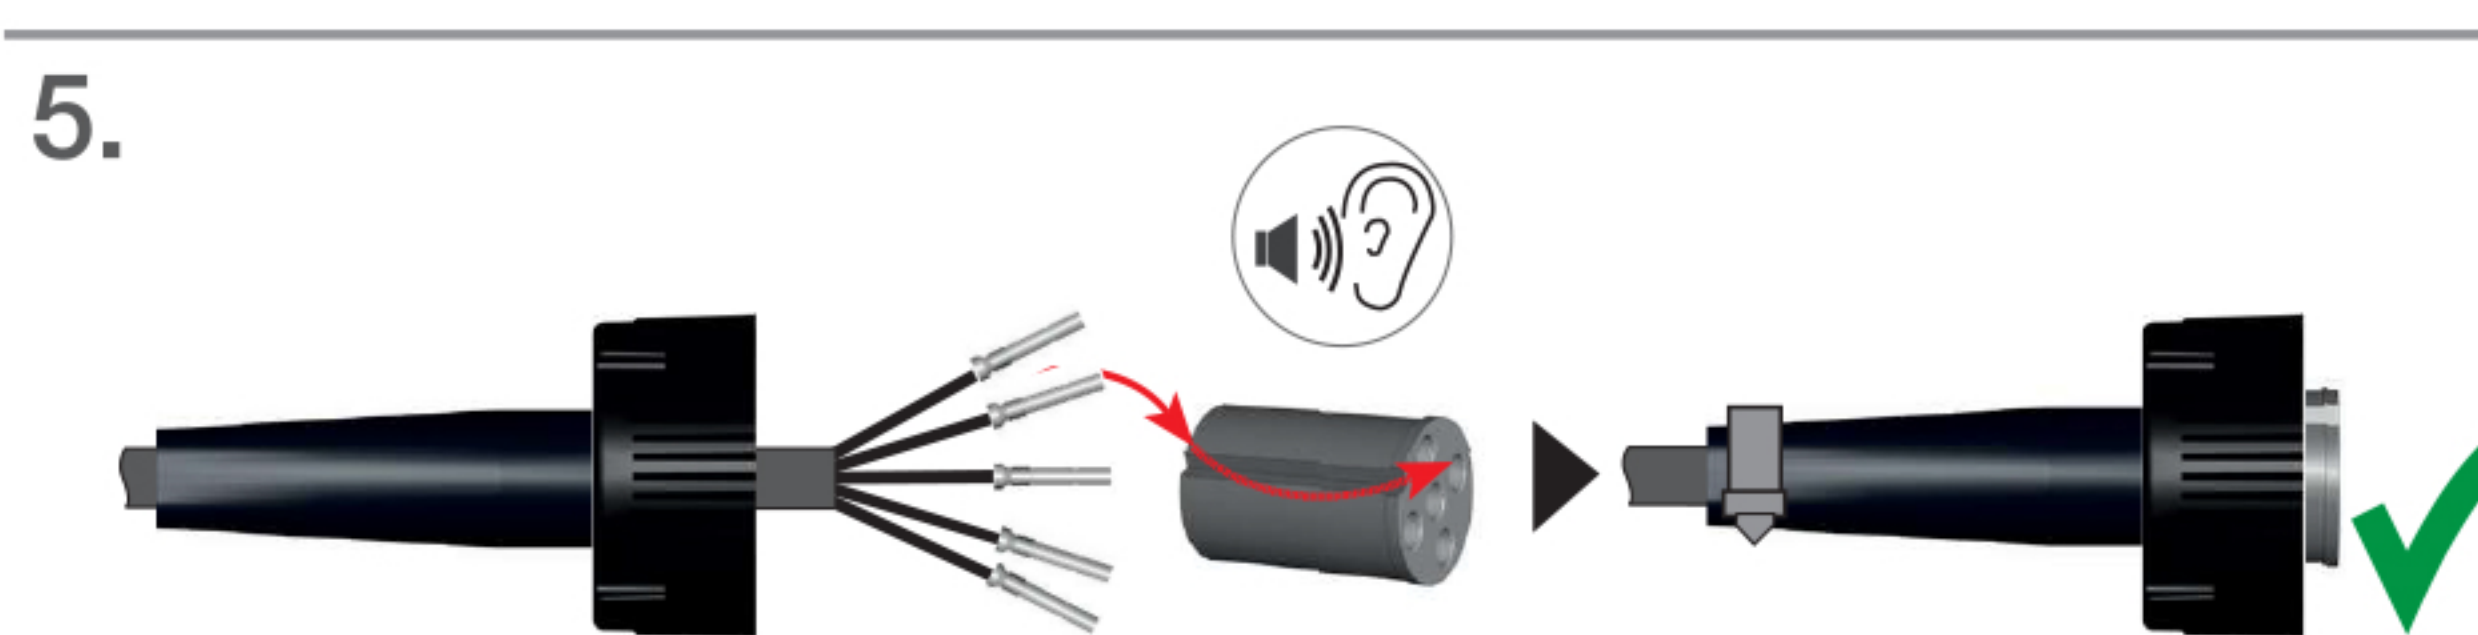

Bayonet 5 pin female

Mounting instruction Bayonet 5 pin female

Bayonet 5 pin

Bayonet 5 pin

Imax=16A

Imax=16A

18

19