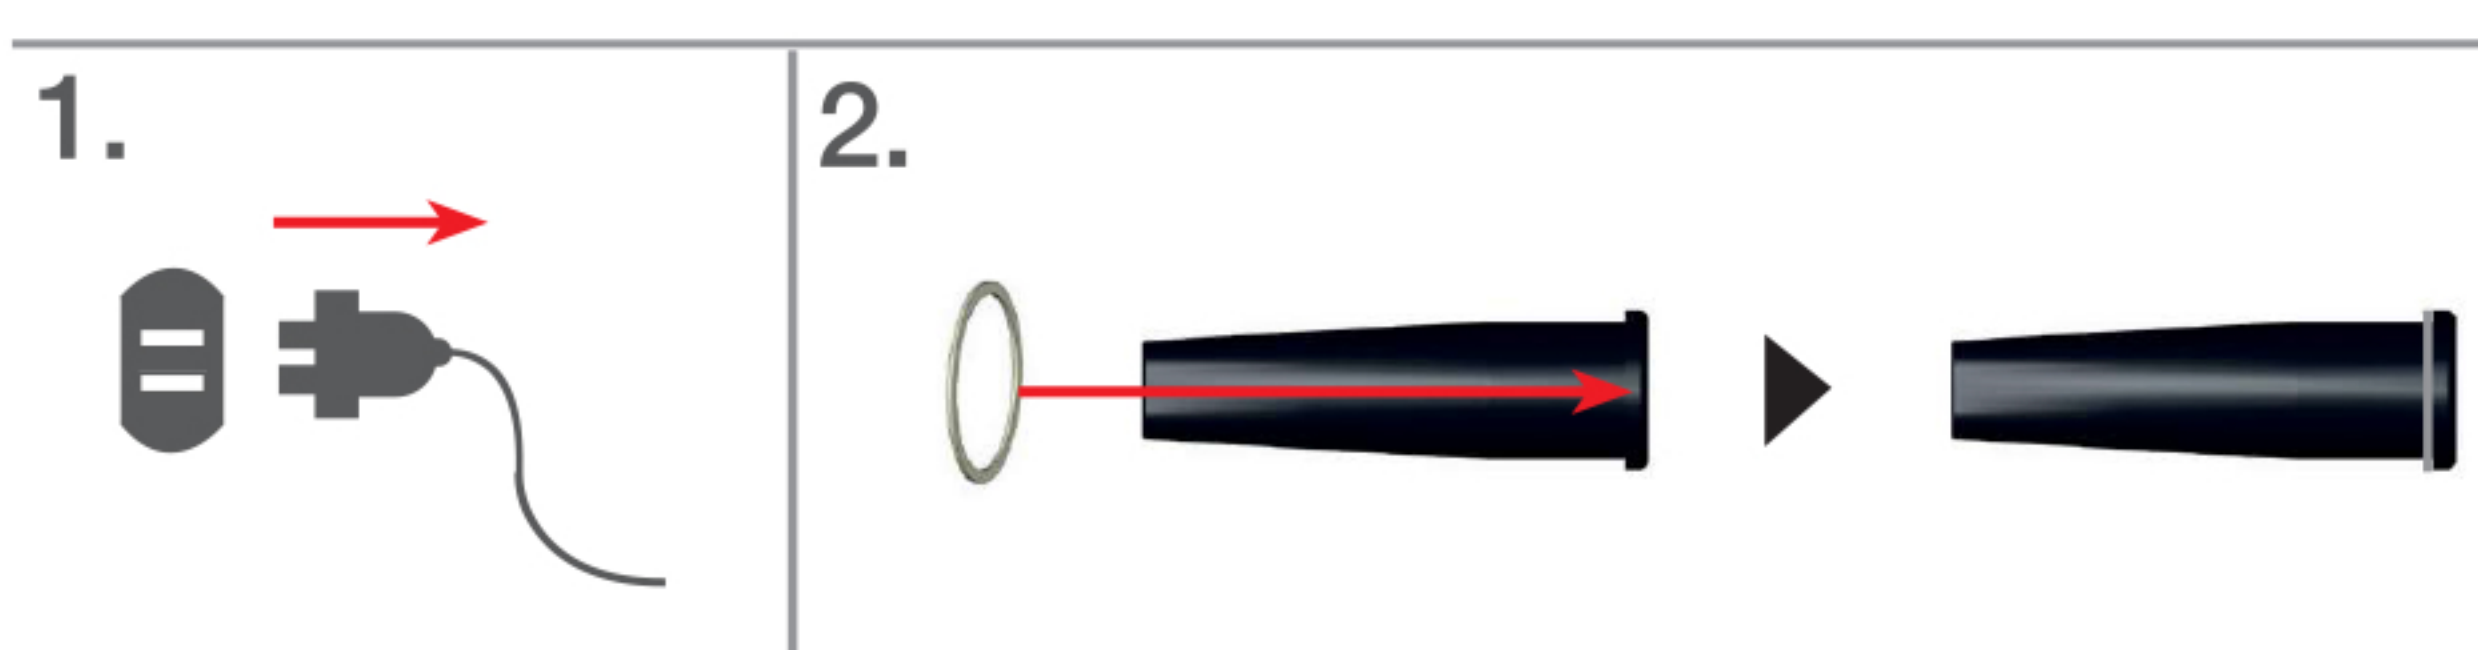

Bayonet 5 pin female

Mounting instruction Bayonet 5 pin female

Bayonet 5 pin

Bayonet 5 pin

Imax=16A

Imax=16A

18

19

ASS1, ASS2, ASS2.1 7 pin male

Mounting instruction ASS1, ASS2 7 pin male

ASS1, ASS2, ASS2.1, 7 pin

ASS1, ASS2, ASS2.1, 7 pin

Imax=25A

Imax=25A

38

39

Bayonet 8 pin male

Mounting instruction Bayonet 8 pin male

Bayonet 8 pin

Bayonet 8 pin

Imax=16A

Imax=16A

26

27