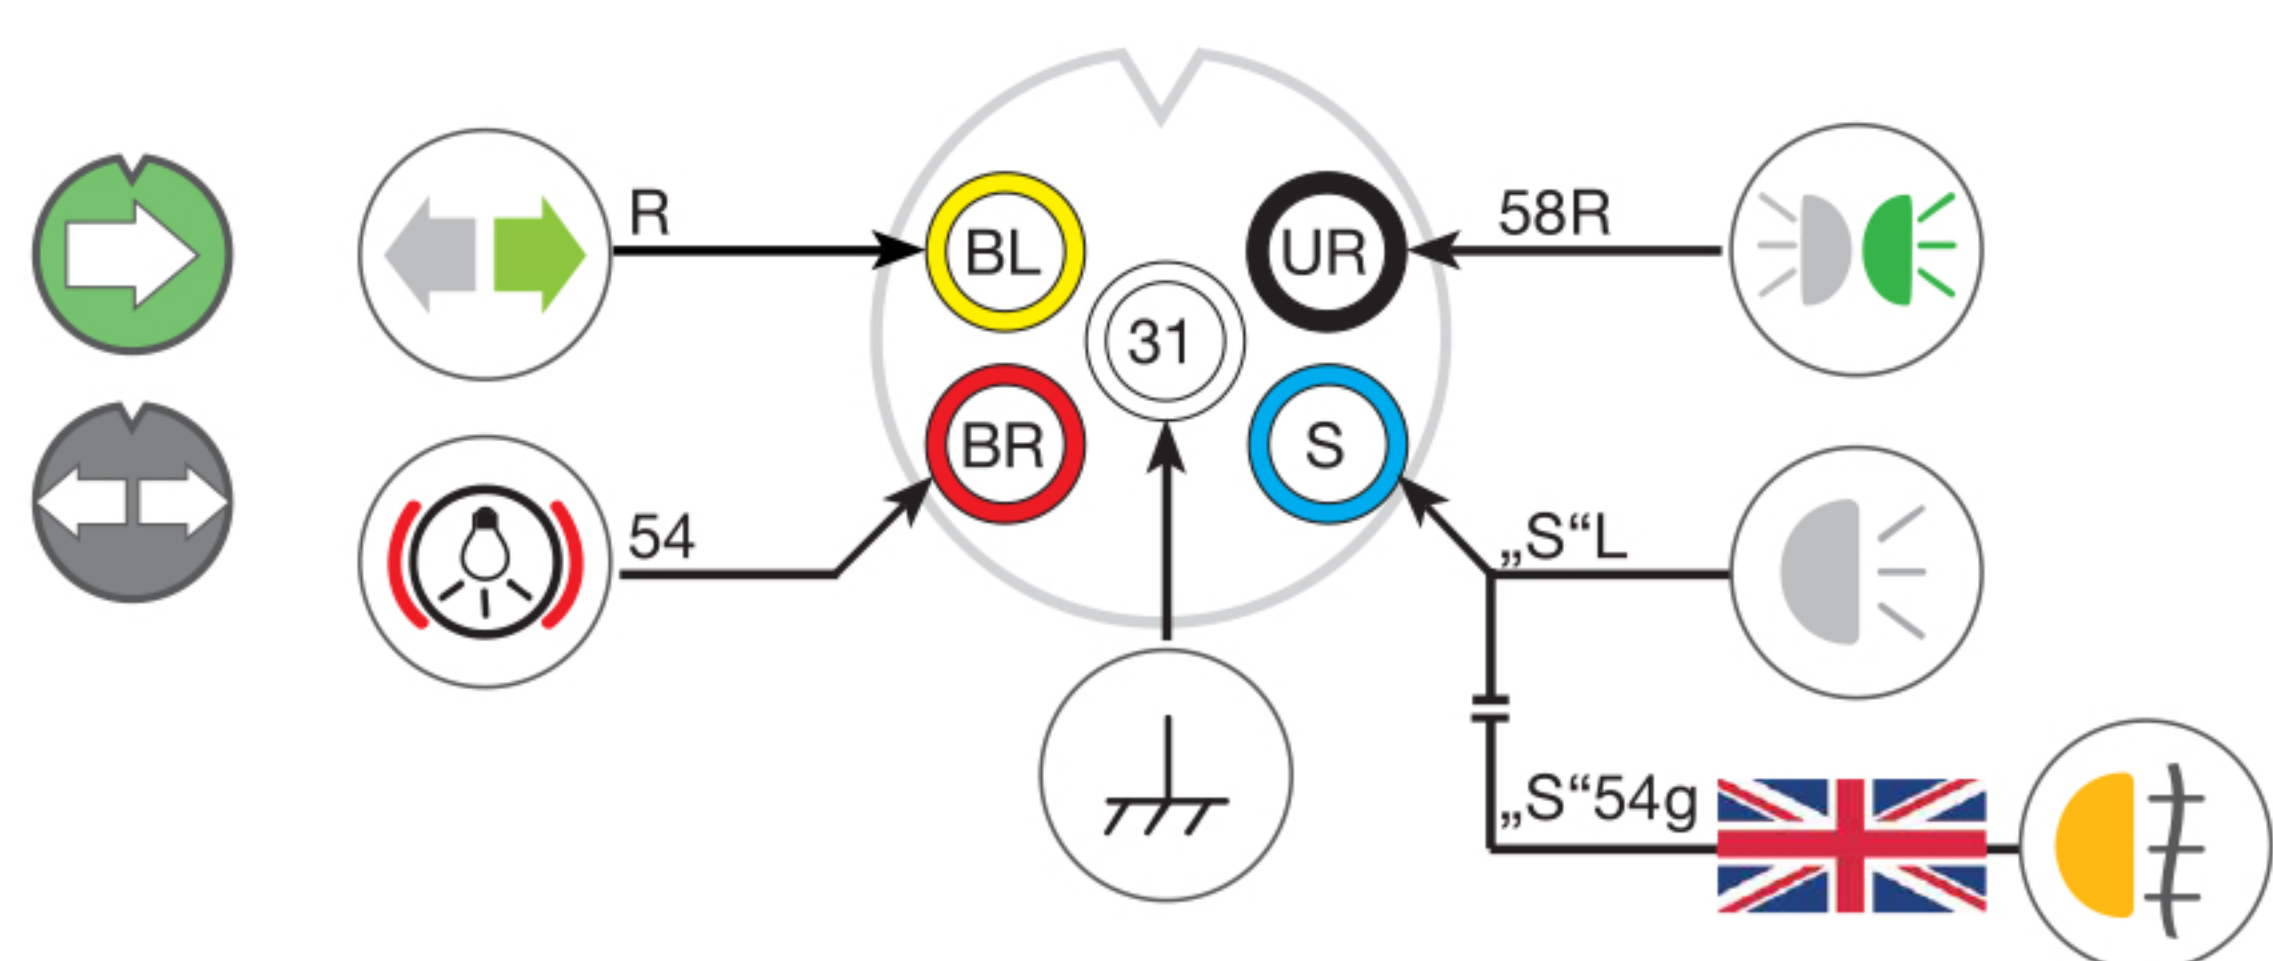

Bayonet 5 pin female

Mounting instruction Bayonet 5 pin female

Bayonet 5 pin

Bayonet 5 pin

Imax=16A

Imax=16A

18

19

ASS1, ASS2, ASS2.1 7 pin male

Mounting instruction ASS1, ASS2 7 pin male

ASS1, ASS2, ASS2.1, 7 pin

ASS1, ASS2, ASS2.1, 7 pin

Imax=25A

Imax=25A

38

39

Bayonet 8 pin male

Mounting instruction Bayonet 8 pin male

Bayonet 8 pin

Bayonet 8 pin

Imax=16A

Imax=16A

26

27