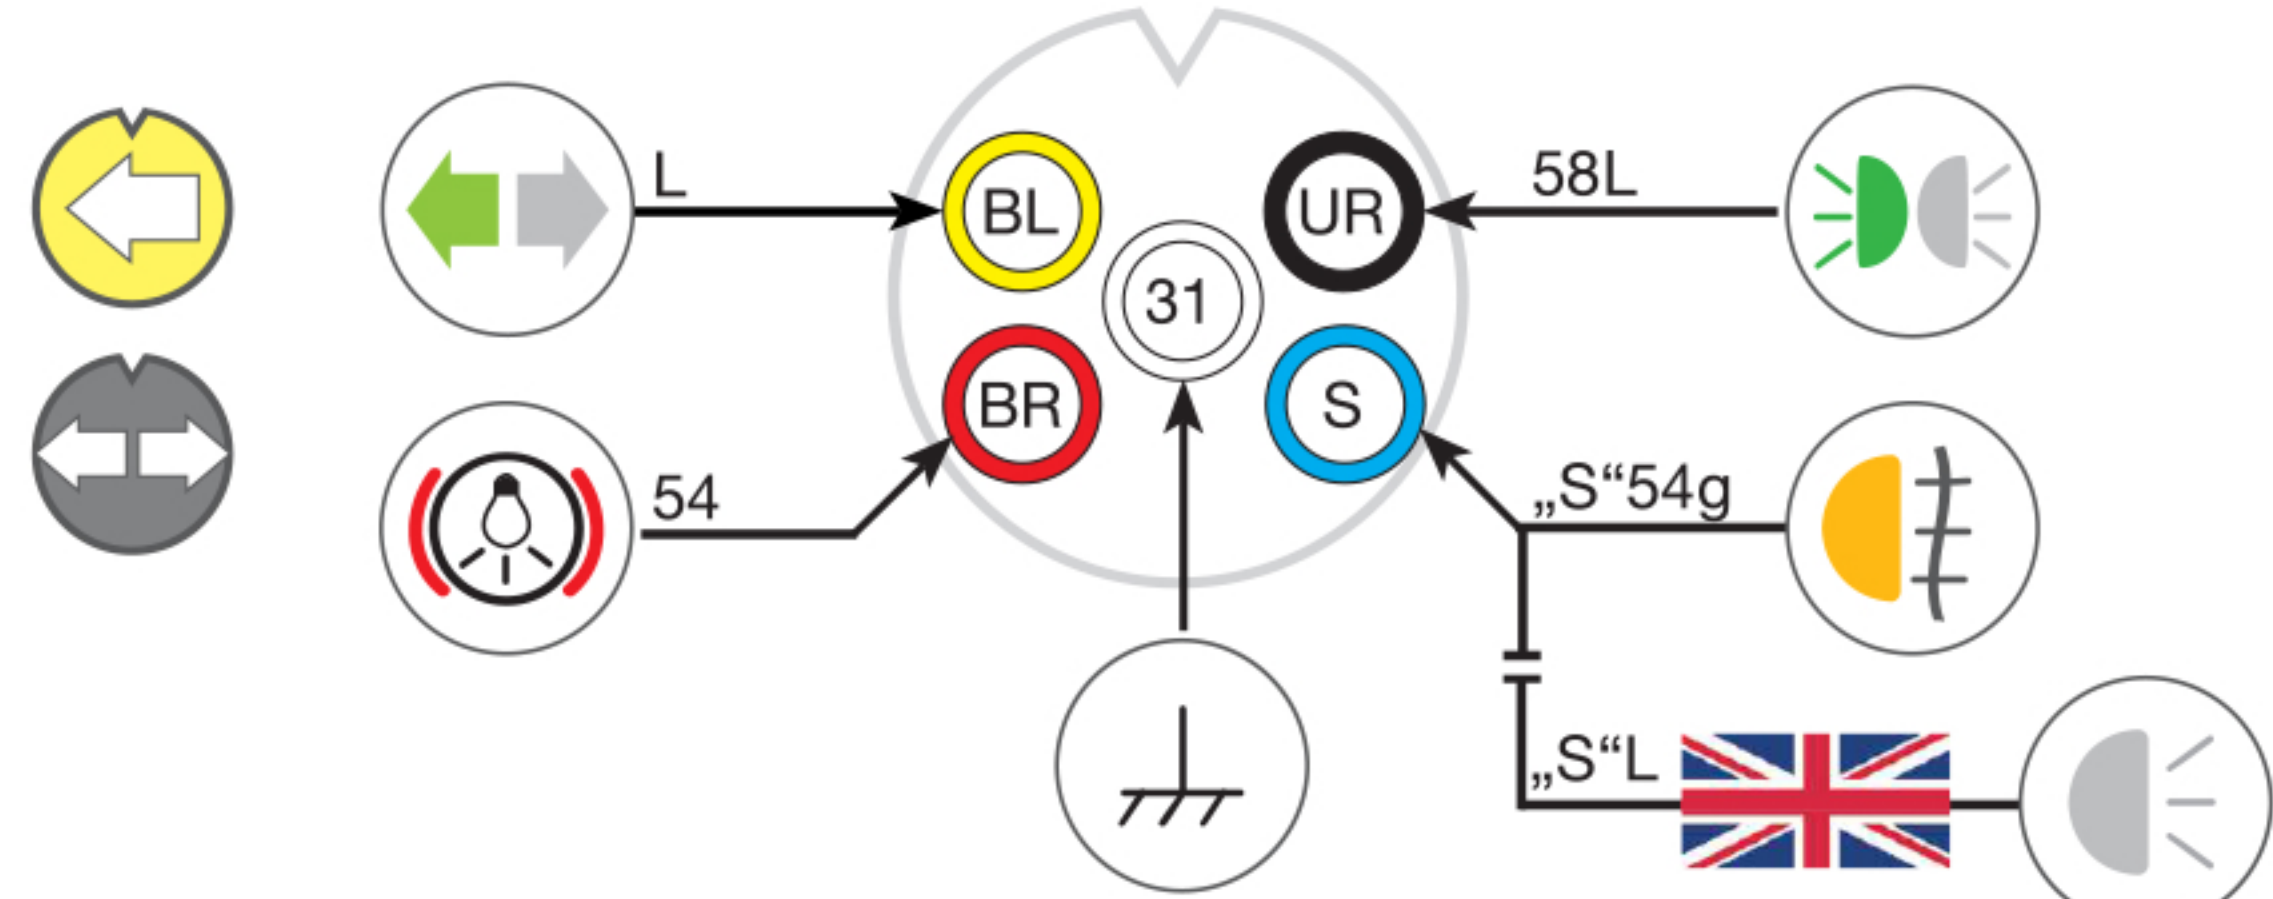

Bayonet 5 pin female

Mounting instruction Bayonet 5 pin female

Bayonet 5 pin

Bayonet 5 pin

Imax=16A

Imax=16A

18

19

ASS1, ASS2, ASS2.1 7 pin male

Mounting instruction ASS1, ASS2 7 pin male

ASS1, ASS2, ASS2.1, 7 pin

ASS1, ASS2, ASS2.1, 7 pin

Imax=25A

Imax=25A

38

39

Bayonet 8 pin male

Mounting instruction Bayonet 8 pin male

Bayonet 8 pin

Bayonet 8 pin

Imax=16A

Imax=16A

26

27